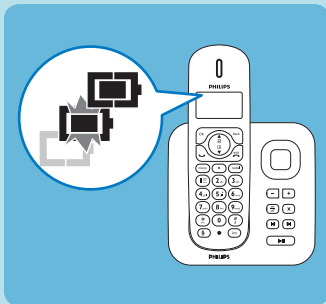

Check the battery level

When the handset is off the base station/charger, the icon indicates the battery level:

 Full (steady on)

 Medium (flashing)

 Low (empty)

When you see the empty battery icon and hear an alert tone from the handset, the battery level is low and needs recharging.

 When the handset is on the base station/charger, the battery icon keeps flashing until charging completes.

 When the charging completes, the battery icon keeps steady on.