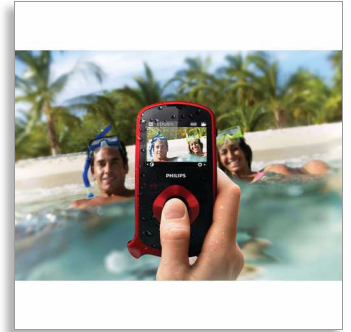

Philips
HD camcorder

CAM150RD

Capturing & sharing great moments - made easy

Even in the water or snow

Rugged and waterproof, the ESee camcorder CAM150 is great indoors & out, even in water or snow. Advanced anti-shake delivers the sharpest videos while dual format recording offers both HD and email-friendly formats for easy sharing anytime.

Take quick and easy videos in full HD quality

- Waterproof 3 meters, shock-proof 1.5 meters, dust-proof
- Relive memories in great detail with full HD videos
- Shoot clearer and steadier videos with advanced anti-shake
- Up to 8 megapixel for high quality photos
- Flash, auto focus, face & smile detection

Advanced anti-shake

Advanced anti-shake lets you take great videos that you will always be proud to share. Steady and undistorted videos are ensured by gyro sensors that are armed with advanced algorithms. The sensors take measurements of the distance between the ground and the camera lens, and make the necessary