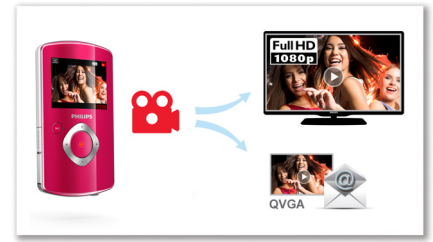

Direct TV connection via HDMI

Direct TV connection via HDMI for viewing your videos in HD

Integrated USB plug

Integrated USB plug for no-fuss connection to your PC/Mac

Advanced anti-shake

Advanced anti-shake lets you take great videos that you will always be proud to share. Steady and undistorted videos are ensured by gyro sensors that are armed with advanced algorithms. The sensors take measurements of the distance between the ground and the camera lens, and make the necessary corrections whenever the camcorder wobbles. This advanced technology gives you blur-free pictures every time, letting you capture the best moments in life in amazing videos.

Dual format recording

Full HD videos are great for watching on HD TVs. But should you want to email the video or share it online, the large HD file will have to be compressed and converted into an email-friendly format. Your camcorder takes away that hassle by offering dual format recording. Turn the feature on and your videos are recorded in two formats—full HD (1080p) and email-friendly QVGA (240p)—simultaneously. This lets you enjoy your videos to the fullest on your HD TV, and gives you a format you can immediately share electronically.