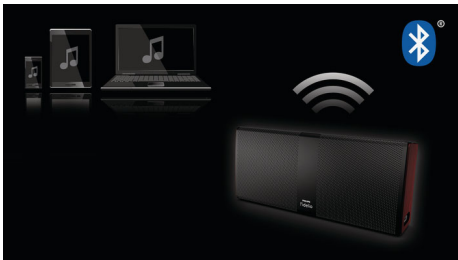

Micro music system
Bluetooth® CD, MP3-CD, USB, FM, USB port for charging

Highlights

Wireless music streaming

Bluetooth is a short range wireless communication technology that is both robust and energy-efficient. The technology allows easy wireless connection to iPod/iPhone/iPad or other Bluetooth devices, such as smartphones, tablets or even laptops. So you can enjoy your favorite music, sound from video or game wireless on this speaker easily.