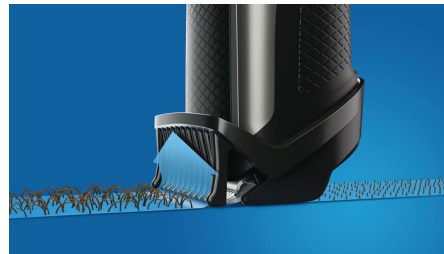

Lift&Trim system

Lifts and captures more low-lying hairs with every pass.