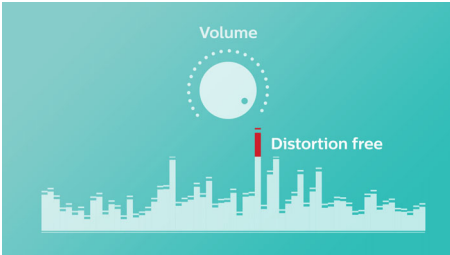

PHILIPS

wireless portable speaker
10 W, 10 hr Long Bluetooth range, Waterproof, dustproof, Quick charge option

Highlights

Anti-clipping function

Anti-Clipping lets you play music louder and keeps the quality high, even when the battery is low. It accepts a range of input signals from 300 mV to 1000 mV and keeps your speakers safe from damage by distortion. This built-in function monitors the musical signal as it goes through the amplifier and keeps peaks within the amplifier's range, preventing the audio distortion caused by clipping without affecting loudness. A portable speaker's ability to reproduce musical peaks decreases along with battery power, but anti-clipping reduces peaks caused by low battery, keeping music distortion-free.