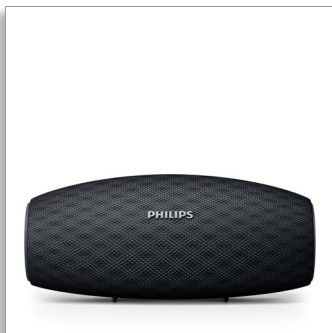

Philips EverPlay
wireless portable speaker

10 W, 10 hr

Long Bluetooth range
Waterproof, dustproof
Quick charge option

BT6900B

Music never stops

My music never stops. EverPlay wireless portable speaker keeps playing all the time without interruption thanks to the strong Bluetooth connection and intuitive charging options. Its custom fabric makes it beautiful as well as super durable

Powerful sound

- Big sound from front-firing neodymium speaker
- Bass radiators for extra bass boost and extension
- Anti-clipping function for loud, distortion-free music

Strong Bluetooth connection

- Wireless music streaming via Bluetooth
- Strong Bluetooth connection up to 30 m or 100 ft
- Built-in microphone for hands-free phone calls

Intuitive charging

- Quick-charge recharges speaker 3 times faster
- Battery indicator to easily view power level
- USB cable doubles as a strap

Super durability

- Durable build – shockproof, dustproof and waterproof (IP57)
- High-performance DuraFit fabric

PHILIPS

wireless portable speaker
10 W, 10 hr Long Bluetooth range, Waterproof, dustproof, Quick charge option

Highlights

Anti-clipping function

Anti-Clipping lets you play music louder and keeps the quality high, even when the battery is low. It accepts a range of input signals from 300 mV to 1000 mV and keeps your speakers safe from damage by distortion. This built-in function monitors the musical signal as it goes through the amplifier and keeps peaks within the amplifier's range, preventing the audio distortion caused by clipping without affecting loudness. A portable speaker's ability to reproduce musical peaks decreases along with battery power, but anti-clipping reduces peaks caused by low battery, keeping music distortion-free.