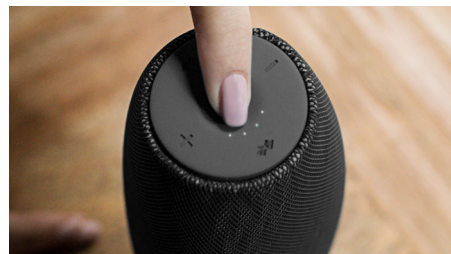

Battery indicator

Finally, a Bluetooth speaker that provides a simple, clear way to see how much remaining

BT6900B/00

power you have! With EverPlay, simply push the power button to see how much battery is left.