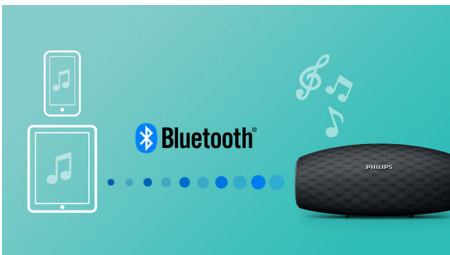

PHILIPS

wireless portable speaker
10 W, 10 hr Long Bluetooth range, Waterproof, dustproof, Quick charge option

Highlights

Anti-clipping function

Anti-Clipping lets you play music louder and keeps the quality high, even when the battery is low. It accepts a range of input signals from 300 mV to 1000 mV and keeps your speakers safe from damage by distortion. This built-in function monitors the musical signal as it goes through the amplifier and keeps peaks within the amplifier's range, preventing the audio distortion caused by clipping without affecting loudness. A portable speaker's ability to reproduce musical peaks decreases along with battery power, but anti-clipping reduces peaks caused by low battery, keeping music distortion-free.

Wireless music streaming

Bluetooth is a wireless communication technology that is both robust and energy-efficient. The technology allows easy wireless connection to iPod/iPhone/iPad or other Bluetooth devices, such as smartphones, tablets or even laptops. So you can easily enjoy your favourite music and sound from videos or games wirelessly on this speaker.

30 m Bluetooth range

Move freely around with your smart phone, without worrying about dropping your music. EverPlay speaker offers an incredibly stable and long range Bluetooth connection up to 30 metres or 100 feet, three times faster than industry standards. The speakers are equipped with a sensitivity antenna and radio frequency filter to minimise background interference.