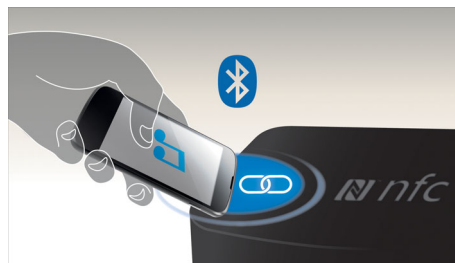

## Wireless music streaming

Bluetooth is a short range wireless communication technology that is both robust and energy-efficient. The technology allows easy wireless connection to iPod/iPhone/iPad or other Bluetooth devices, such as smartphones, tablets or even laptops. So you can enjoy your favorite music, sound from video or game wireless on this speaker easily.

## Digital Sound Processing

Advanced sound processing technology enhances the reproduction of your music so that each note resonates with crystal-clear accuracy, and each pause is sealed with pristine silence. Philips' proprietary Digital Sound Processing technology optimizes the performance of compact speaker boxes, delivering sound that is clear, detailed and powerful without any distortion.

## NFC technology

Pair Bluetooth devices easily with one-touch NFC (Near Field Communications) technology.

Just tap the NFC enabled smartphone or tablet on the NFC area of a speaker to turn the speaker on, start Bluetooth pairing, and begin streaming music.