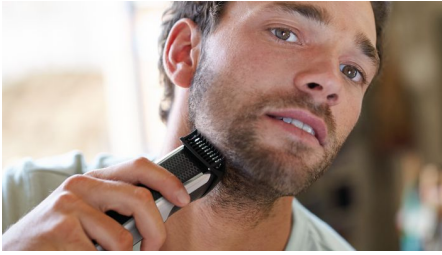

One pass even trim

Beard and hair trimmer

The Philips Norelco Beard and Hair Trimmer 5500 is a premium beard and stubble trimmer which also cuts hair. Designed for an even trim from any angle and features 40 adjustable lengths, DualCut steel blades and 90 minutes of lithium-ion run time.

Even trimming results

- Guides low-lying hairs towards the blades for an even trim

Cutting performance

- Designed for an even trim from any angle

Easy to use

- Up to 90 min runtime after a 1 hour charge, or plug it in

Precision and control

- Spin the zoom wheel to lock in 40 length settings

Stainless steel blades

- 2x the steel blades

Highlights

One pass even trim

Designed for an even trim from any angle. Lift&Trim system captures low-lying hairs, and rounded combs trim at an even length.

Lift & Trim PRO system

Trim your stubble in one stroke with our innovative Lift & Trim PRO system. It lifts low-lying hairs and guides them towards the sharp metal blades for a precise cut.

90 min corded/cordless use