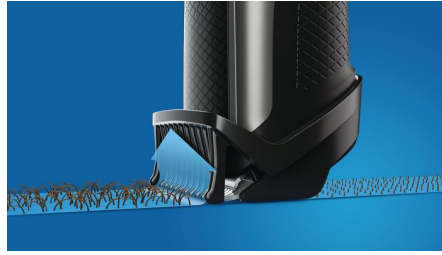

40 adjustable length settings for beard and hair

Spin the zoom wheel to lock in length settings from 1/128"(0.2mm) increments.

DualCut

2x more steel blades, for a fast and even trim. Blades are self-sharpening, for durable performance.

Lift & Trim PRO system

Trim your stubble in one stroke with our innovative Lift & Trim PRO system. It lifts low-lying hairs and guides them towards the sharp metal blades for a precise cut.

90 min corded/cordless use