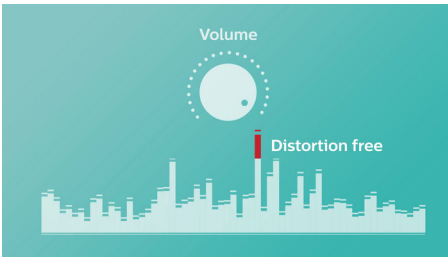

PHILIPS

wireless portable speaker
4W, 8hr Long Bluetooth range, Waterproof, dustproof, By pack USB strap

BT3900A/00

Highlights

Anti-clipping function

Anti-Clipping lets you play music louder and keeps it high quality, even when the battery is low. It accepts a range of input signals, from 300mV to 1000mV and keeps your speakers safe from damage by distortion. This built-in function monitors the musical signal as it goes through the amplifier and keeps peaks within the amplifier's range, preventing the audio distortion caused by clipping without affecting loudness. A portable speaker's ability to reproduce musical peaks decreases along with battery power, yet anti-clipping reduces peaks caused by low battery, keeping music distortion free.