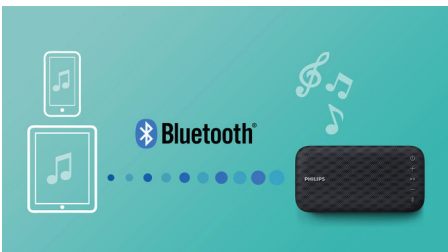

PHILIPS

wireless portable speaker
4W, 8hr Long Bluetooth range, Waterproof, dustproof, By pack USB strap

BT3900A/00

Highlights

Anti-clipping function

Anti-Clipping lets you play music louder and keeps it high quality, even when the battery is low. It accepts a range of input signals, from 300mV to 1000mV and keeps your speakers safe from damage by distortion. This built-in function monitors the musical signal as it goes through the amplifier and keeps peaks within the amplifier's range, preventing the audio distortion caused by clipping without affecting loudness. A portable speaker's ability to reproduce musical peaks decreases along with battery power, yet anti-clipping reduces peaks caused by low battery, keeping music distortion free.

Wireless music streaming

Bluetooth is a wireless communication technology that is both robust and energy-efficient. The technology allows easy wireless connection to iPod/iPhone/iPad or other Bluetooth devices, such as smartphones, tablets or even laptops. So you can enjoy your

favorite music, sound from video or game wireless on this speaker easily.

30m Bluetooth range

Move freely around with your smart phone, without worrying about dropping your music. EverPlay speaker offers an incredibly stable and long-range Bluetooth connection up to 30 metres or 100 feet, three times faster than industry standards. The speakers are equipped with a sensitivity antenna and radio frequency filter to minimize background interference.