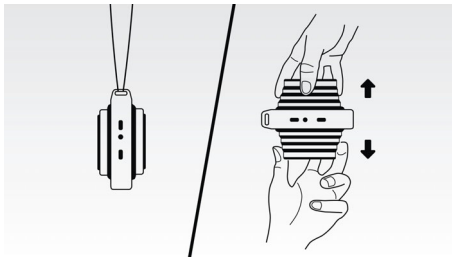

PHILIPS

Released

Wireless portable speaker
Bluetooth Rechargeable battery, 2 W

Highlights

Wireless music streaming

Bluetooth is a short range wireless communication technology that is both robust and energy-efficient. The technology allows easy wireless connection to iPod/iPhone/iPad or other Bluetooth devices, such as smartphones, tablets or even laptops. So you can enjoy your favourite music and sound from videos or games wirelessly.

Pull out the speaker

This expandable speaker can be shrunk down for music on the go or opened up for better quality sound, simply grab it at the top and bottom and pull.

Anti-clipping function

Anti-Clipping lets you play music louder and keeps the quality high, even when the battery is low. It accepts a range of input signals from 300 mV to 1000 mV and keeps your speakers safe from damage by distortion. This built-in function monitors the musical signal as it goes through the amplifier and keeps peaks within the amplifier's range, preventing the audio distortion caused by clipping without affecting loudness. A portable speaker's ability to reproduce musical peaks decreases along with battery power, but anti-clipping reduces peaks caused by low battery, keeping music distortion-free.