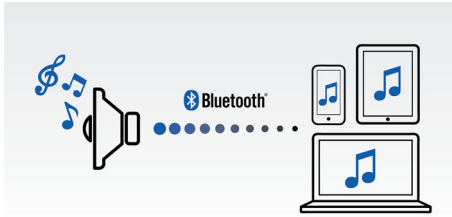

Impressive sound

- Advanced audio performance with a slim design
- Pull out the speaker for better-quality sound
- Anti-clipping function for loud, distortion-free music

Simplicity in use

- Wireless music streaming via Bluetooth
- Audio-in for easy connection to almost any electronic device

Designed for grab and go

- Built-in rechargeable battery for music playback anywhere
- Up to 12 hours music playtime
- Carry it anywhere with the included finely knitted strip

Go green with me

- Certified Green Product: Strong commitment to sustainability

PHILIPS

Released

Wireless portable speaker
Bluetooth Rechargeable battery, 2 W

Highlights

Wireless music streaming

Bluetooth is a short range wireless communication technology that is both robust and energy-efficient. The technology allows easy wireless connection to iPod/iPhone/iPad or other Bluetooth devices, such as smartphones, tablets or even laptops. So you can enjoy your favourite music and sound from videos or games wirelessly.