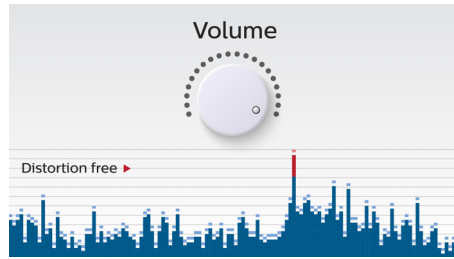

Anti-clipping function

Anti-Clipping lets you play music louder and keeps the quality high, even when the battery is low. It accepts a range of input signals from 300 mV to 1000 mV and keeps your speakers safe from damage by distortion. This built-in function monitors the musical signal as it goes through the amplifier and keeps peaks within the amplifier's range, preventing the audio distortion caused by clipping without affecting loudness. A portable speaker's ability to reproduce musical peaks decreases along with battery power, but anti-clipping reduces peaks caused by low battery, keeping music distortion-free.