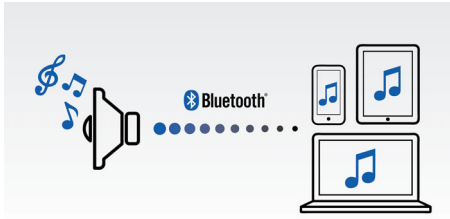

### Wireless music streaming

Bluetooth is a short range wireless communication technology that is both robust and energy-efficient. The technology allows easy wireless connection to iPod/iPhone/iPad or other Bluetooth devices, such as smartphones, tablets or even laptops. So you can enjoy your favourite music and sound from videos or games wirelessly.