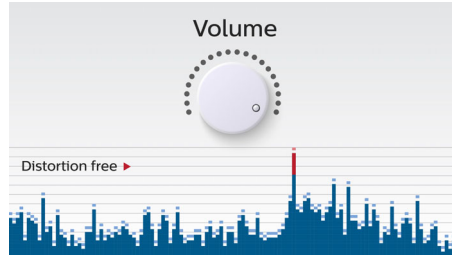

Anti-clipping function

Anti-Clipping lets you play music louder and keeps the quality high, even when the battery is low. It accepts a range of input signals from 300 mV to 1000 mV and keeps your speakers safe from damage by distortion. This built-in function monitors the musical signal as it goes through the amplifier and keeps peaks within the amplifier's range, preventing the audio distortion caused by clipping without affecting loudness. A portable speaker's ability to reproduce musical peaks decreases along with battery power, but anti-clipping reduces peaks caused by low battery, keeping music distortion-free.