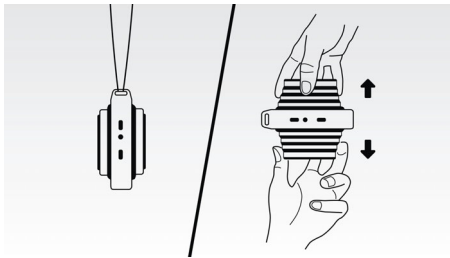

Pull out the speaker

This expandable speaker can be shrunk down for music on the go or opened up for better quality sound, simply grab it at the top and bottom and pull.