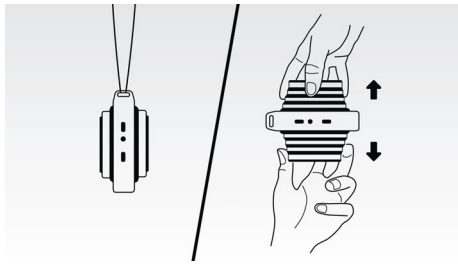

Designed for grab and go

- Built-in rechargeable battery for music playback anywhere
- Up to 12 hours music playtime
- Carry it anywhere with the by-packed finely knitted strip

PHILIPS

Highlights

Wireless music streaming

Pull out the speaker

This expandable speaker can be shrunk down for music on the go or opened up for better quality sound, simply grab it at the top and bottom and pull.

Anti-clipping function

Anti-Clipping lets you play music louder and keeps it high quality, even when the battery is low. It accepts a

range of input signals, from 300mV to 1000mV and keeps your speakers safe from damage by distortion. This built-in function monitors the musical signal as it goes through the amplifier and keeps peaks within the amplifier's range, preventing the audio distortion caused by clipping without affecting loudness. A portable speaker's ability to reproduce musical peaks decreases along with battery power, yet anti-clipping reduces peaks caused by low battery, keeping music distortion free.