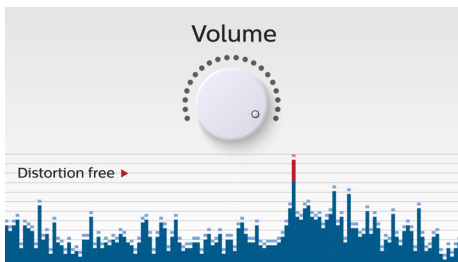

Anti-clipping function

Anti-Clipping lets you play music louder and keeps it high quality, even when the battery is low. It accepts a

range of input signals, from 300mV to 1000mV and keeps your speakers safe from damage by distortion. This built-in function monitors the musical signal as it goes through the amplifier and keeps peaks within the amplifier's range, preventing the audio distortion caused by clipping without affecting loudness. A portable speaker's ability to reproduce musical peaks decreases along with battery power, yet anti-clipping reduces peaks caused by low battery, keeping music distortion free.