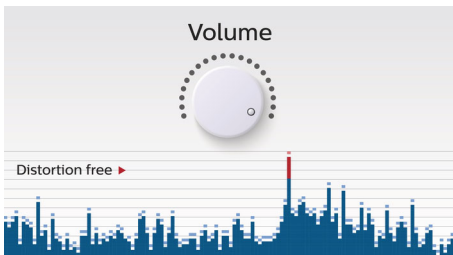

Anti-clipping function

Anti-Clipping lets you play music louder and keeps it high quality, even when the battery is low. It accepts a range of input signals, from 300mV to 1000mV and keeps your speakers safe from damage by distortion. This built-in function monitors the musical signal as it goes through the amplifier and keeps peaks within the amplifier's range, preventing the audio distortion caused by clipping without affecting loudness. A portable speaker's ability to