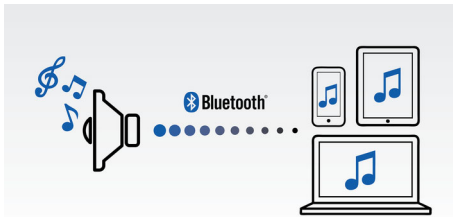

wireless portable speaker
Bluetooth® Splash proof, By-packed strap, 8hrs, rechargeable battery

Highlights

Wireless music streaming

Bluetooth is a short range wireless communication technology that is both robust and energy-efficient. The technology allows easy wireless connection to iPod/iPhone/iPad or other Bluetooth devices, such as smartphones, tablets or even laptops. So you can enjoy your favorite music, sound from video or game wireless on this speaker easily.

Anti-clipping function

Anti-Clipping lets you play music louder and keeps it high quality, even when the battery is low. It accepts a range of input signals, from 300mV to 1000mV and keeps your speakers safe from damage by distortion. This built-in function monitors the musical signal as it goes through the amplifier and keeps peaks within the amplifier's range, preventing the audio distortion caused by clipping without affecting loudness. A portable speaker's ability to