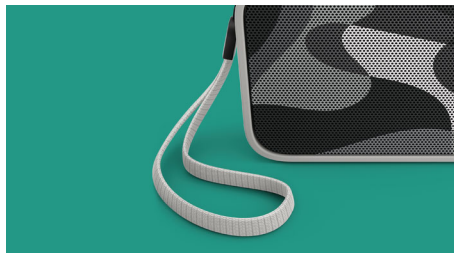

Philips PixelPop
wireless portable speaker

Bluetooth®

Splash proof
By-packed strap
8hrs, rechargeable battery

BT110C

Small size, big bass

This compact BT110 has all the acoustic essentials that normally come only with a big speaker. That's why it sounds clear and loud with surprising good bass. Oh, it's also splash-proof and has a strap. It's ready for anyplace and anytime.

wireless portable speaker
Bluetooth® Splash proof, By-packed strap, 8hrs, rechargeable battery

Highlights

Wireless music streaming

Bluetooth is a short range wireless communication technology that is both robust and energy-efficient. The technology allows easy wireless connection to iPod/iPhone/iPad or other Bluetooth devices, such as smartphones, tablets or even laptops. So you can enjoy your favorite music, sound from video or game wireless on this speaker easily.

Anti-clipping function

Anti-Clipping lets you play music louder and keeps it high quality, even when the battery is low. It accepts a range of input signals, from 300mV to 1000mV and keeps your speakers safe from damage by distortion. This built-in function monitors the musical signal as it goes through the amplifier and keeps peaks within the amplifier's range, preventing the audio distortion caused by clipping without affecting loudness. A portable speaker's ability to

by-packed finely knitted strap

Our by-packed strap is made of a vibrant and finely knitted fabric sleeve making it stylish enough to be a fashion accessory.

BT110C/00

Built-in microphone

With its built-in microphone, this speaker also works as a speaker phone. When a call comes in, the music is put on pause and you can talk via the speaker. Call for a business meeting. Or, call your friend from a party. Either way, it works great.