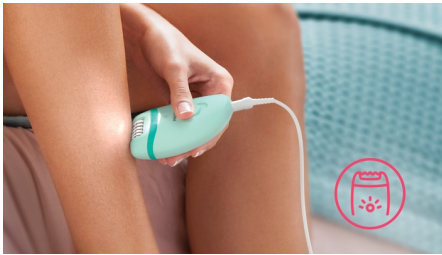

Thorough results

- Efficient epilation system pulls out the hairs from the root

Easy and effortless usage

- Opti-light helps you target and remove even trickiest hairs
- 2 speed settings to grab thinner and thicker hairs
- Profiled, ergonomic grip for comfortable handling
- Washable epilation head for extra hygiene and easy cleaning
- Mini epilator is ideal for sensitive areas like bikini line
- Small enough to take everywhere
- Includes 2x AA batteries

Accessories

- Luxury smart tweezers with light and mirror

Highlights

Efficient epilation system

Efficient epilation system leaves your skin smooth and stubble free for weeks

Ergonomic grip

The rounded shape fits perfectly in your hand for comfortable hair removal. It looks great too!

Compact and portable

Small enough to fit in a handbag or clutch and battery powered, so you can take it anywhere you go.

Opti-Light

Opti-light helps you target and remove even trickiest hairs

Washable epilation head

2 Speed settings

2 speed settings to remove thinner and thicker hairs for a more personalized hair removal treatment.

Cordless mini epilator

The narrow head of the mini epilator is ideal for sensitive areas like bikini line and armpits. Battery operated, it's great for touch-ups on holiday.