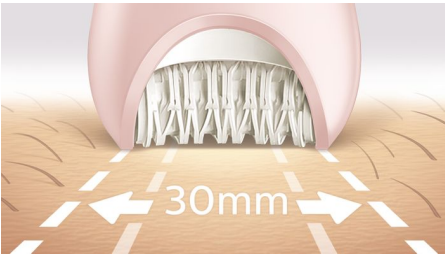

Our fastest epilation even on the finest of hairs 2 hair removal routines

Our fastest ever epilator has unique ceramic discs that rotate at a greater speed than ever before and firmly grip fine and short hairs. You can now smoothen your skin before and after epilating by treating all your different body areas.

Exceptional results

- Epilation head of unique ceramic material for better grip
- Extra wide epilator head

Easy and effortless usage

- First epilator with S-shaped handle
- Cordless wet and dry for use in bath or shower
- Opti-light helps you target and remove even trickiest hairs

Personalized body care routines

- Shaving head and trimming comb for a close shave

Highlights

Our fastest epilation ever

Our epilator head is unique in being made from a textured ceramic surface that gently extract even the finest hairs and those 4x shorter than wax. Now with faster disc rotation than ever before (2200RPM) for our fastest hair removal.

Extra wide epilator head

Extra wide epilator head covers more skin with every stroke for faster hair removal.

Ergonomic S-shaped handle

The ergonomic S-shaped handle is easy to steer for maximum control and better reach with natural and precise movements, all over your body.