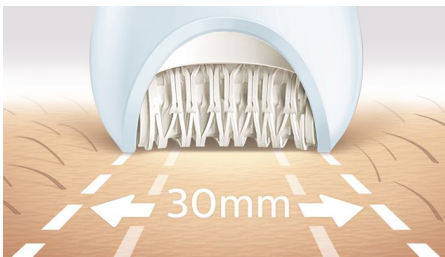

### Firmly grips even fine hairs

Our fastest ever epilator has unique ceramic discs that rotate at a greater speed than ever before and firmly grip fine and short hairs. It comes with an extra - wide epilation head that covers more skin with every stroke.

#### Easy and effortless usage

- First epilator with S-shaped handle
- Cordless wet and dry for use in bath or shower
- Opti-light helps you target and remove even trickiest hairs

[asimpleswitch.com](http://asimpleswitch.com)

## Our fastest epilation ever

Our epilator head is unique in being made from a textured ceramic surface that gently extract even the finest hairs and those 4x shorter than wax. Now with faster disc rotation than ever before (2200RPM) for our fastest hair removal.

## Extra wide epilator head

Extra wide epilator head covers more skin with every stroke for faster hair removal.