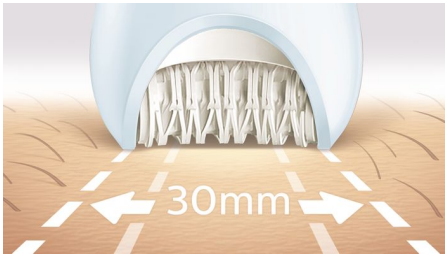

### Exceptional results

- Epilation head in unique ceramic material for better grip
- Extra-wide epilator head

### Easy and effortless use

- First epilator with S-shaped handle
- Cordless wet and dry for use in bath or shower
- Opti-light helps you target and remove even the trickiest hairs.

[asimpleswitch.com](http://asimpleswitch.com)

## Our fastest epilation ever

Our epilator head is unique in being made from a textured ceramic surface that gently extracts even the finest hairs and those 4x shorter than wax can extract. Now with faster disc rotation than ever before (2200 RPM) for our fastest hair removal.

## Extra-wide epilator head

Extra-wide epilator head covers more skin with every stroke for faster hair removal.