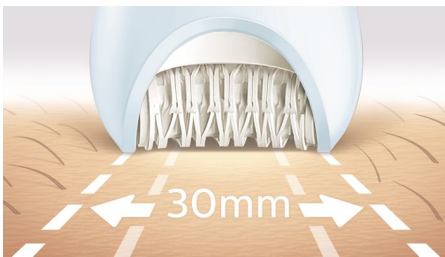

### Firmly grips even fine hairs

Our fastest ever epilator has unique ceramic discs that rotate at a greater speed than ever before and firmly grip fine and short hairs. It comes with an extra - wide epilation head that covers more skin with every stroke.

#### Easy and effortless usage

- First epilator with S-shaped handle
- Cordless wet and dry for use in bath or shower
- Opti-light helps you target and remove even trickiest hairs

asimpleswitch.com

## Our fastest epilation ever

Our epilator head is unique in being made from a textured ceramic surface that gently extract even the finest hairs and those 4x shorter than wax. Now with faster disc rotation than ever before (2200RPM) for our fastest hair removal.

## Extra wide epilator head

Extra wide epilator head covers more skin with every stroke for faster hair removal.