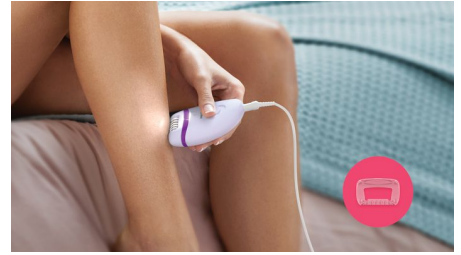

Massage cap

Massage cap eases the epilation sensation.