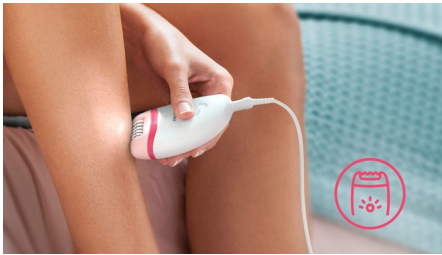

Easy and effortless usage

- Unique built-in light for greater visibility of fine hairs
- 2 speed settings to grab thinner and thicker hairs
- Profiled, ergonomic grip for comfortable handling
- Washable epilation head for extra hygiene and easy cleaning

Thorough results

- Efficient epilation system pulls out the hairs from the root

Accessories

- Sensitive cap to remove unwanted hairs
- Includes massage cap
- Travel pouch

asimpleswitch.com

Highlights

Efficient epilation system

Efficient epilation system leaves your skin smooth and stubble free for weeks

Ergonomic grip

The rounded shape fits perfectly in your hand for comfortable hair removal. It looks great too!

Massage cap

Massage cap eases the epilation sensation.

Opti-light

Unique built-in light ensures less hairs are missed for a more effective epilation.

Washable epilation head

This epilator has a washable epilation head. The head can be detached and cleaned under running water for better hygiene