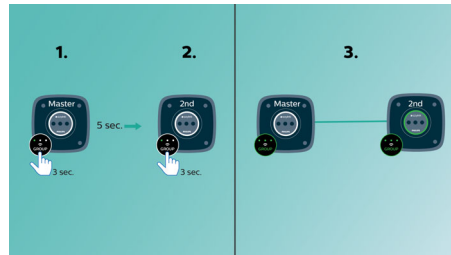

One tap to set up izzylink™

No router, no password, no apps needed for set up. Just long press the "GROUP" button on two speakers to set up for the first time. Repeat to add a 3rd, 4th, or 5th speaker. Each long press of the "Group" button adds one new speaker at a time. Multiroom music has never been easier. Once complete, the izzylink™ network will be stored even when the speaker is unplugged.