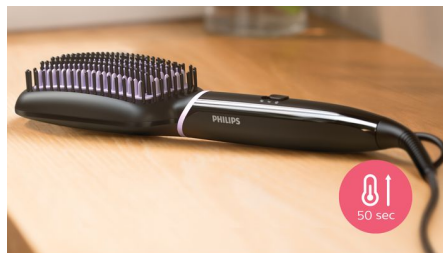

- Tourmaline ceramic coating
- ThermoProtect technology
- 2 temperature settings to suit your hair type
- Triple bristle design

Ease of use

- Large paddle-shaped brush
- Fast heat-up time
- Ready to use indicator light
- 1.8m cord for maximum flexibility
- Swivel cord

1.8m cord

1.8m cord.

ThermoProtect technology

ThermoProtect technology maintains constant temperature across the brush to prevent overheating for protected, healthy looking hair.

Paddle-shaped brush

The paddle-shaped design to straighten more hair in one go.

Swivel cord

Swivel cord for comfortable use.

2 temperature settings

Two temperature settings (170°C & 200°C) to best suit your hair type.

Fast heat-up time

Ready to use in 50 seconds.

[asimpleswitch.com](https://www.asimpleswitch.com)