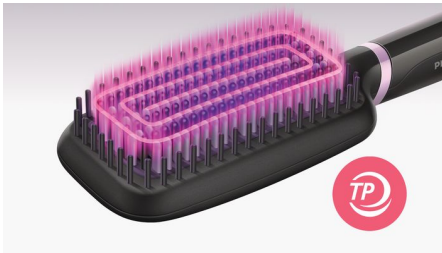

- Tourmaline ceramic coating
- ThermoProtect technology
- 2 temperature settings to suit your hair type
- Triple bristle design

Ease of use

- Large paddle-shaped brush
- Fast heat-up time
- Ready to use indicator light
- 1.8m cord for maximum flexibility
- Swivel cord

asimpleswitch.com

Highlights

Tourmaline ceramic coating

Tourmaline ceramic coating for shiny, smooth, frizz-free hair.

Triple bristle design

Triple bristle design gently detangles and straightens while protecting your scalp from heat.

1.8m cord

1.8m cord.

ThermoProtect technology

ThermoProtect technology maintains constant temperature across the brush to prevent overheating for protected, healthy looking hair.

Paddle-shaped brush

The paddle-shaped design to straighten more hair in one go.

Swivel cord

Swivel cord for comfortable use.

2 temperature settings

Two temperature settings (170°C & 200°C) to best suit your hair type.

Fast heat-up time

Ready to use in 50 seconds.

[asimpleswitch.com](https://www.asimpleswitch.com)