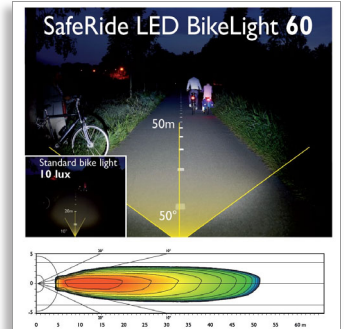

Philips LED Bike lights
Saferide

60 LUX
dynamo driven
Silver aluminium

BF60L60BBLX1

Feel safe, ride safe

Take control of your safety

Empower yourself on the road with the Saferide LED Bikelight 60 dynamo-driven motorcycle-like performance. With a specially crafted retro reflector and unique housing design.

Easy installation, no maintenance

- Long life LED technology
- 4 min standlight function
- Works with all dynamo's

Extra wide illumination

- Motorcycle performance: up to 50 metres road illumination
- High efficiency reflector
- Foreground illumination
- Glare free beam
- Legally approved according to StZVO in Germany