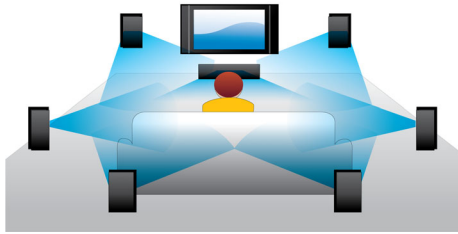

PHILIPS

Blu-ray Disc/ DVD player
3D playback Built-in WiFi, DivX Plus HD

Highlights

Dolby TrueHD and DTS-HD MA

DTS-HD Master Audio and Dolby TrueHD delivers 7.1 channels of the finest sound from your Blu-ray Discs. Audio reproduced is virtually indistinguishable from the studio master, so you hear what the creators intended for you to hear. DTS-HD Master Audio and Dolby TrueHD complete your high definition entertainment experience.