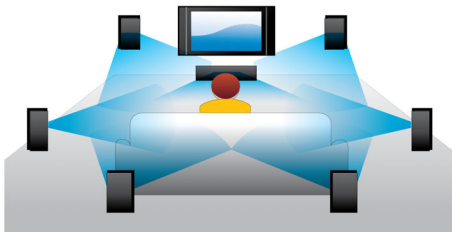

Dolby TrueHD and DTS-HD MA

DTS-HD Master Audio and Dolby TrueHD deliver 7.1 channels of the finest sound from your Blu-ray Discs. Audio reproduced is virtually indistinguishable from the studio master, so you hear what the creators intended for you to hear. DTS-HD Master

Audio and Dolby TrueHD complete your high definition entertainment experience.