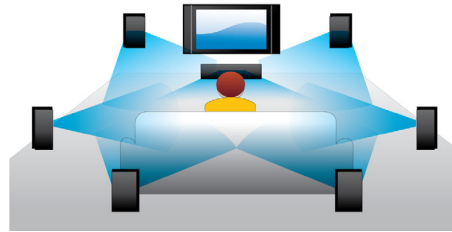

Dolby TrueHD

Dolby TrueHD deliver the finest sound from your Blu-ray Discs. Audio reproduced is virtually indistinguishable from the studio master, so you hear what the creators intended for you to hear. Dolby TrueHD complete your high definition entertainment experience.