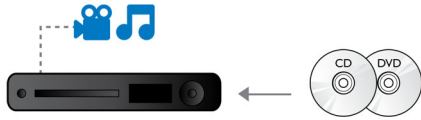

Blu-ray Disc/ DVD player
3D Blu-ray Disc playback DivX Plus HD, USB2.0 Media Link

BDP3290B/98

Highlights

Enjoy movies and music

Enjoy all your movies and music from CD and DVD