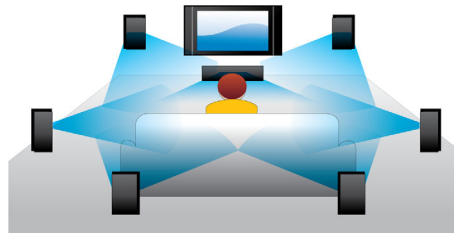

Dolby TrueHD

Dolby TrueHD deliver the finest sound from your Blu-ray Discs. Audio reproduced is virtually indistinguishable from the studio master, so you hear what the creators intended for you to hear. Dolby TrueHD complete your high definition entertainment experience.