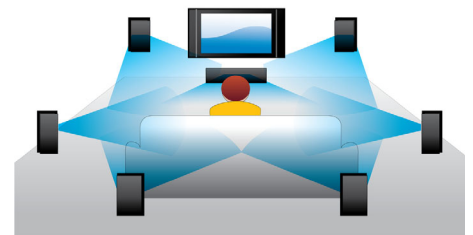

Dolby TrueHD

Dolby TrueHD deliver the finest sound from your Blu-ray Discs. Audio reproduced is virtually indistinguishable from the studio master, so you hear what the creators intended for you to hear. Dolby TrueHD complete your high definition entertainment experience.

EasyLink

EasyLink lets you control multiple devices like DVD players, Blu-ray players, soundbar speaker, Home theater and TV's etc. with one remote. It uses HDMI CEC industry-standard protocol to share functionality between devices through the HDMI cable. With one touch of a button, you can operate all your connected HDMI CEC enabled equipment simultaneously. Functions like standby and play can now be carried out with absolute ease.