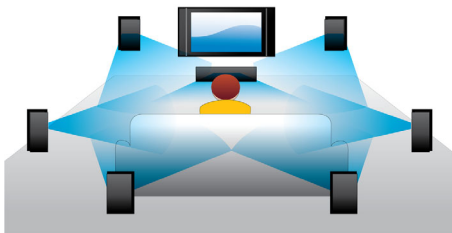

Dolby TrueHD

Dolby TrueHD deliver the finest sound from your Blu-ray Discs. Audio reproduced is virtually

Issue date 2017-06-23

Version: 4.2.6

12 NC: 8670 001 25899
EAN: 48 95185 60932 4

© 2017 Koninklijke Philips N.V.
All Rights reserved.

Specifications are subject to change without notice.
Trademarks are the property of Koninklijke Philips N.V.
or their respective owners.

www.philips.com

indistinguishable from the studio master, so you hear what the creators intended for you to hear. Dolby TrueHD complete your high definition entertainment experience.