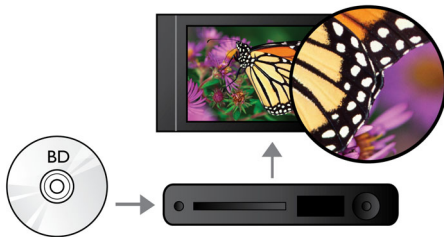

PHILIPS

Blu-ray Disc/ DVD player
DVD video upscaling CinemaPerfect HD

Highlights

Enjoy movies and music

Enjoy all your movies and music from CD and DVD

Blu-ray Disc playback

Blu-ray Discs have the capacity to carry high definition data, along with pictures in the 1920 x 1080 resolution that defines full high definition images. Scenes come to life as details leap at you, movements smoothen and images turn crystal clear. Blu-ray also delivers uncompressed surround sound - so your audio experience becomes unbelievably real. The high storage capacity of Blu-ray Discs also allow a host of interactive possibilities to be built in. Seamless navigation during playback and other exciting features like pop-up menus bring a whole new dimension to home entertainment.