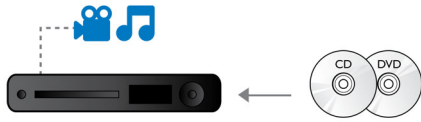

PHILIPS

Blu-ray Disc/ DVD player
DVD video upscaling CinemaPerfect HD

Highlights

Enjoy movies and music

Enjoy all your movies and music from CD and DVD

Blu-ray Disc playback

Blu-ray Discs have the capacity to carry high definition data, along with pictures in the 1920 x 1080 resolution that defines full high definition images. Scenes come to life as details leap at you, movements smoothen and images turn crystal clear. Blu-ray also delivers uncompressed surround sound - so your audio experience becomes unbelievably real. The high storage capacity of Blu-ray Discs also allow a host of interactive possibilities to be built in. Seamless navigation during playback and other exciting features like pop-up menus bring a whole new dimension to home entertainment.