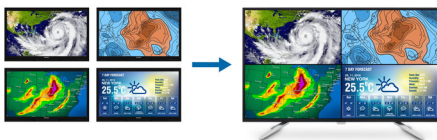

MultiView technology for 4K

Philips MultiView feature on this expansive 4K UHD display enables you to have up to four

systems each shown in Full HD on one screen. You can use the Picture-by-Picture (PbP) for monitoring four systems on one screen for control rooms or security. Or for multiple devices like two notebooks side-by-side simultaneously, making collaboration more productive. Or Picture-in-Picture mode (PiP) watching a live football feed from your set-top box, while working on your PC.