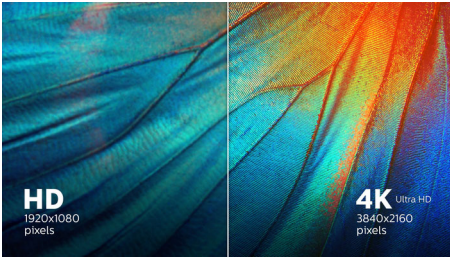

4K Ultra HD LCD display
43 (42.51" / 108 cm diag.) 3840 x 2160 (4K UHD)

BDM4350UC/89

Highlights

UltraClear 4K UHD Resolution

These Philips displays utilize high performance panels to deliver UltraClear, 4K UHD (3840 x 2160) resolution images. Whether you are demanding professional requiring extremely detailed images for CAD solutions, using 3D graphics applications or a financial wizard working on huge spreadsheets, Philips displays will make your images and graphics come alive.