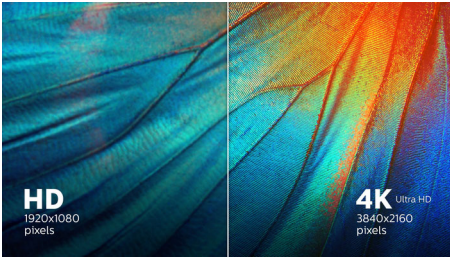

Philips Brilliance
4K Ultra HD LCD display

43 (42.51" / 108 cm diag.)
3840 x 2160 (4K UHD)

Brilliance

BDM4350UC

4K Ultra High Definition

See the big picture with all the details

The expansive 43" class Ultra HD professional Philips display gives you the room to spread out, see the big picture and all the details in 4K Ultra High Definition (four times the resolution of full HD).

PHILIPS

4K Ultra HD LCD display
43 (42.51" / 108 cm diag.) 3840 x 2160 (4K UHD)

BDM4350UC/00

Highlights

UltraClear 4K UHD Resolution

These Philips displays utilize high performance panels to deliver UltraClear, 4K UHD (3840 x 2160) resolution images. Whether you are demanding professional requiring extremely detailed images for CAD solutions, using 3D graphics applications or a financial wizard working on huge spreadsheets, Philips displays will make your images and graphics come alive.