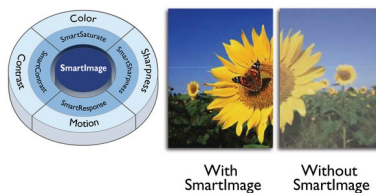

SmartImage

SmartImage is an exclusive leading edge Philips technology that analyzes the content displayed on your screen and gives you optimized display performance. This user friendly interface allows you to select various modes like Office, Photo, Movie, Game, Economy etc., to fit the application in use. Based on the selection, SmartImage dynamically optimizes the contrast, color saturation and sharpness of images and videos for ultimate display

performance. The Economy mode option offers you major power savings. All in real time with the press of a single button!

7-Watt Speakers

A pair of high quality stereo speakers built into a display device. It can be visible front firing, or invisible down firing, top firing, rear firing, etc depending on model and design.

USB 3.0 Hub with FastCharge

Super Speed USB 3.0 deploys 5.0 gbit/s transfer rate, which is about 10 times faster than USB 2.0 standard significantly reducing data transfer time saving you time and money. With more bandwidth, super speed transfer rates, better power management and superior overall performance, USB 3.0 sets the latest global standard allowing you to use the large capacity storage devices. Now you don't have to wait so long for devices to charge. New FastCharge enables quick charging to charge and go. USB 3.0 is also backward compatible with USB 2.0 devices.

SmartConnect for 4K

These Philips displays come equipped with the most advanced multi connections like VGA, Display Port, universal HDMI connector, enabling you to enjoy high resolution uncompressed video and audio content. New DisplayPort and HDMI 2.0 connection now enables full 4K resolution at 60Hz for smooth visuals. USB connections ensures that you can have super speed data transfers while having global connectivity. Regardless of what source you use, you can rest assured that this Philips display will ensure your investment is not made obsolete any time soon!