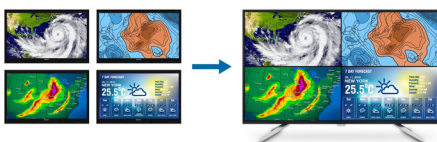

MultiView technology for 4K

Philips MultiView feature on this expansive 4K UHD display enables you to have up to four

systems each shown in Full HD on one screen. You can use the Picture-by-Picture (PbP) for monitoring four systems on one screen for control rooms or security. Or for multiple devices like two notebooks side-by-side simultaneously, making collaboration more productive. Or Picture-in-Picture mode (PiP) watching a live football feed from your set-top box, while working on your PC.