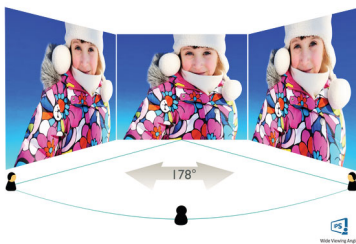

IPS technology

IPS displays use an advanced technology which gives you extra wide viewing angles of 178/178 degree, making it possible to view the display from almost any angle. Unlike standard TN panels, IPS displays gives you remarkably crisp images with vivid colors, making it ideal not only for Photos, movies and web browsing, but also for professional applications which demand color accuracy and consistent brightness at all times.