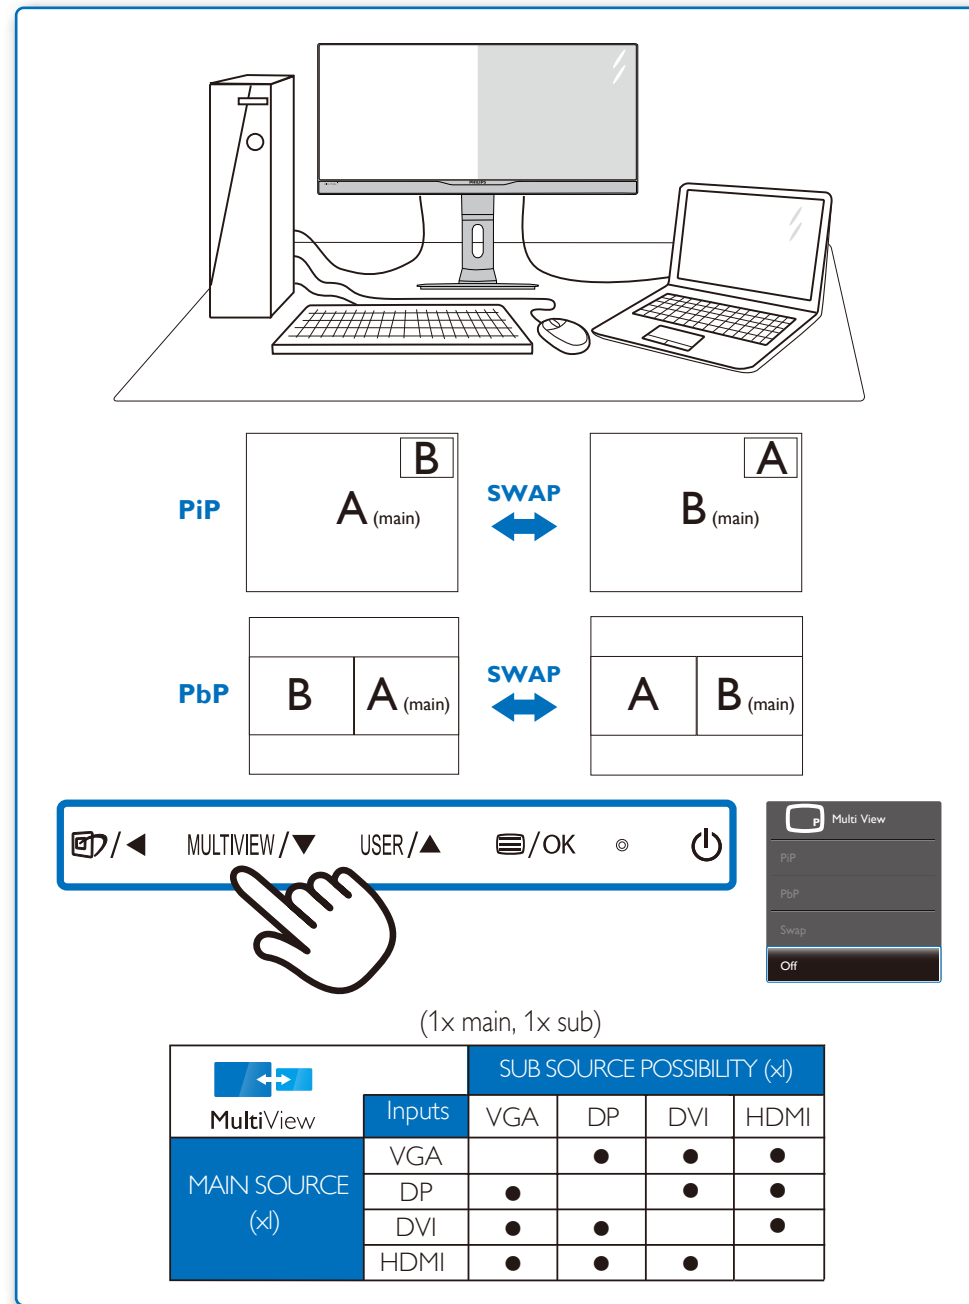

GRAPHIC DEVELOPMENT MMD	
Product name	BDM3470UP-QSG
Project no.	
Finishing	Folded sheet
Scale	1:1
Size Spreads	594 (W) x 210 (H) mm
Size	148.5 (W) x 210 (H) mm
Operator(s)	
Date amended	May, 09, 2014
VERSION No.	13
APPROVAL	
QC Lithographer	
Product Manager	
Date Check	
ARTWORK DOCUMENT	
Paper	80gsm White, woodfree coated
Numbers of colours	2C2C
Spotcolor	
Aftertreatment	
☐ Cropping	
☐ Coating	
☐ Varnishing	
☐ Embossing	
☐ Cutterguide	
☐ Die-cut	
☐ Binding	
☐ Glue	

5