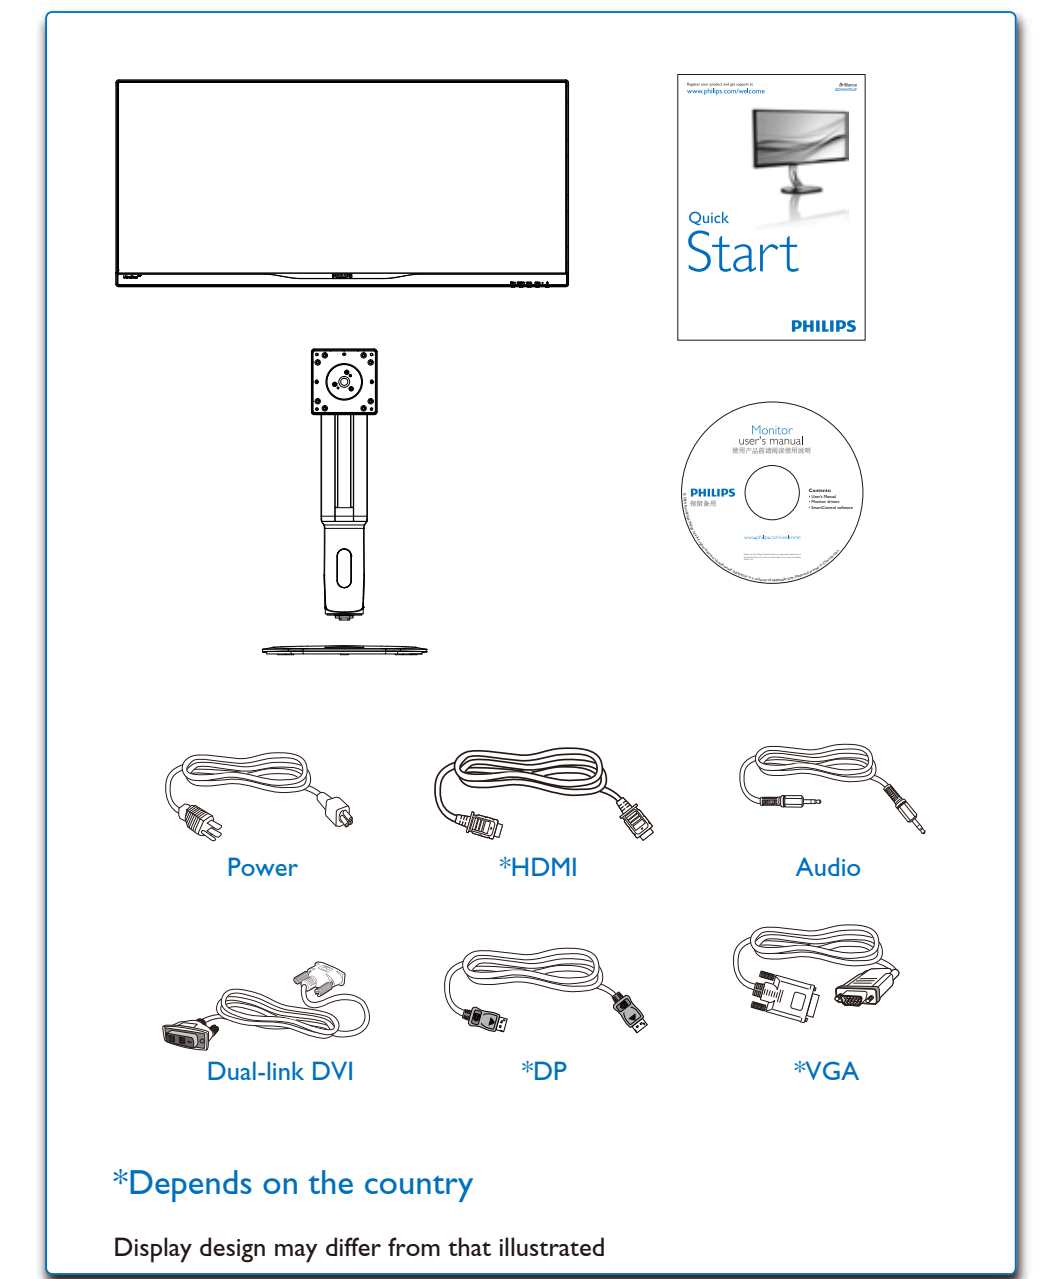

GRAPHIC DEVELOPMENT MMD	
Product name	BDM3470UP-QSG
Project no.	
Finishing	Folded sheet
Scale	1:1
Size Spreads	594 (W) x 210 (H) mm
Size	148.5 (W) x 210 (H) mm
Operator(s)	
Date amended	May, 09, 2014
VERSION No.	13
APPROVAL	
QC Lithographer	
Product Manager	
Date Check	
ARTWORK DOCUMENT	
Paper	80gsm White, woodfree coated
Numbers of colours	2C2C
Spotcolor	
Aftertreatment	
☐ Cropping	
☐ Coating	
☐ Varnishing	
☐ Embossing	
☐ Cutterguide	
☐ Die-cut	
☐ Binding	
☐ Glue	

5

EN Need help?

User manual

See the digital user manual (CD-ROM) that comes with your LCD Display.
Online help: www.philips.com/support

SC 需要帮助?

用户手册

参阅液晶显示屏附带的数字版用户手册(CD光盘)。
在线帮助: www.philips.com/support

Version: BDM3470Q1CHL

© 2014 Koninklijke Philips N.V. All rights reserved.
Specifications are subject to change without notice.
Philips and the Philips Shield Emblem are registered trademarks of Koninklijke Philips N.V. and are used under license from Koninklijke Philips N.V.

Register your product and get support at
www.philips.com/welcome

Brilliance
BDM3470UP

Quick
Start

PHILIPS

1

2

3

4