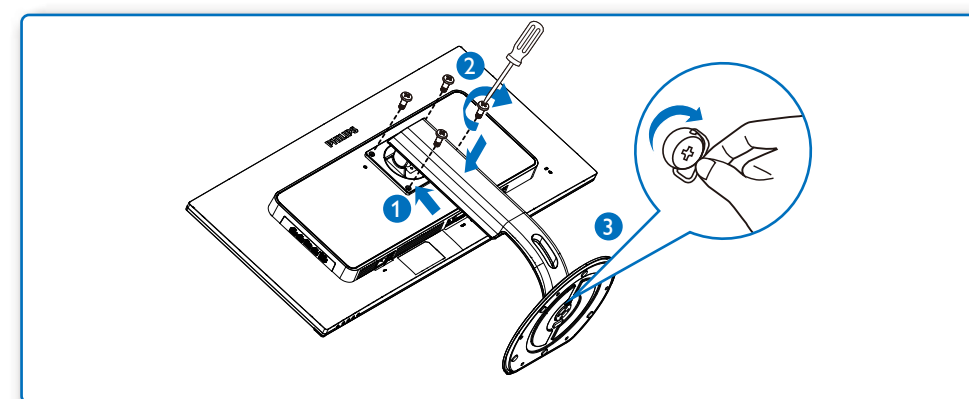

GRAPHIC DEVELOPMENT MMD	
Product name	BDM3470UP-QSG
Project no.	
Finishing	Folded sheet
Scale	1:1
Size Spreads	594 (W) x 210 (H) mm
Size	148.5 (W) x 210 (H) mm
Operator(s)	
Date amended	May, 09, 2014
VERSION No.	13
APPROVAL	
QC Lithographer	
Product Manager	
Date Check	
ARTWORK DOCUMENT	
Paper	80gsm White, woodfree coated
Numbers of colours	2C2C
Spotcolor	
Aftertreatment	
☐ Cropping	
☐ Coating	
☐ Varnishing	
☐ Embossing	
☐ Cutterguide	
☐ Die-cut	
☐ Binding	
☐ Glue	

5

EN Need help?

User manual

See the digital user manual (CD-ROM) that comes with your LCD Display.
Online help: www.philips.com/support

SC 需要帮助?

用户手册

参阅液晶显示屏附带的数字版用户手册(CD光盘)。
在线帮助: www.philips.com/support

Version: BDM3470Q1CHL

© 2014 Koninklijke Philips N.V. All rights reserved.
Specifications are subject to change without notice.
Philips and the Philips Shield Emblem are registered trademarks of Koninklijke Philips N.V. and are used under license from Koninklijke Philips N.V.

Register your product and get support at
www.philips.com/welcome

Brilliance
BDM3470UP

Quick
Start

PHILIPS

1

2

3

4