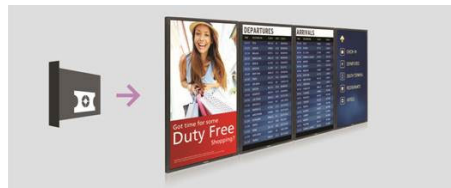

OPS Insert

Turn your display into an all-in-one digital signage solution and create a display network which is connected, intelligent and secure. Open Pluggable Specification (OPS) is an industry standard slot into which you can add an OPS-standardized media player. This cable free solution gives you the ability to install, use or maintain your hardware whenever you need.