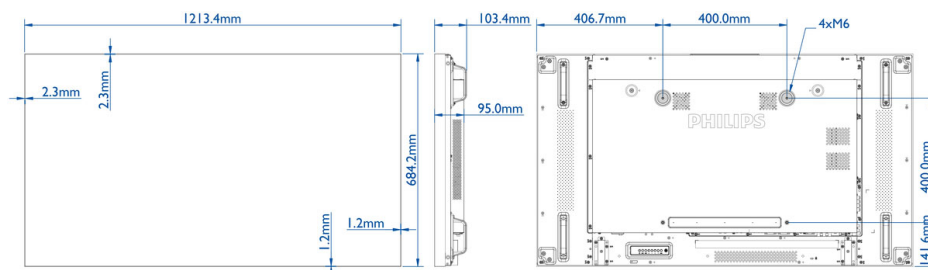

Dimensions

- Bezel thickness: 3.5 mm A-to-A
- Bezel width: Top/Left: 2.3mm, Bottom/Right: 1.2mm
- Set dimensions (W x H x D): 1213.4 x 684.2 x 103.35 mm
- Product weight: 29.2 kg
- VESA Mount: 400 x 400 mm

Operating conditions

- Temperature range (operation): 0 ~ 40 °C
- Temperature range (storage): -20 ~ 60 °C
- Altitude: 0 ~ 3000 m
- Relative humidity: 20 ~ 80 %
- MTBF: 50,000 hour(s)

Power

- Consumption (On mode): 175 W (EnergyStar 6.0 test method)
- Standby power consumption: <0.5W
- Energy Label Class: G

Sound

- Built-in speakers: 2 x 10W (RMS)

Accessories

- Included accessories: Remote Control, Batteries for remote control, AC Power Cord, VGA cable, RS232 cable, User manual on CD-ROM, Quick start guide, Edge alignment pins, Edge alignment plates
- Optional accessories: Edge finishing kit, ColourCalibrationKit (CCK4602)

Miscellaneous

- On-Screen Display Languages: Arabic, Simplified Chinese, Traditional Chinese, English, French,

- German, Italian, Japanese, Polish, Russian, Spanish, Turkish
- Regulatory approvals: CE, UL/cUL, CB, GOST, EPEAT, FCC, Class B
- Warranty: 3 year warranty

Issue date 2021-02-28

Version: 7.3.1

12 NC: 8670 001 22602
EAN: 87 12581 73049 9

© 2021 Koninklijke Philips N.V.
All Rights reserved.

Specifications are subject to change without notice.
Trademarks are the property of Koninklijke Philips N.V.
or their respective owners.

www.philips.com