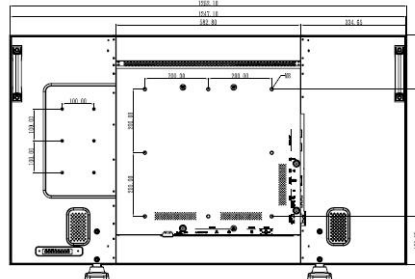

Dimensions

- Set dimensions (W x H x D): 1252.1 x 722.9 x 121.8 mm
- Set dimensions in inch (W x H x D): 49.3 x 28.5 x 4.8 inch
- Set dimensions with stand (H x D): 773.2 x 405.1 mm
- Set dimensions with stand in inch (H x D): 30.4 x 15.95 inch
- Bezel thickness: 19.5mm/0.8"
- Smart Insert mount: 300 x 320 x 64
- Smart insert in inch (WxHxD): 11.81 x 11.89 x 2.52
- VESA Mount: 400x400mm (Set), 100x100mm (Smart insert)
- Product weight: 38.7 kg
- Product weight (lb): 85.1

Packaging dimensions

- Packaging dimensions (W x H x D): 167 x 105 x 30 cm
- EAN: 87 12581 57932 6
- Gross weight: 42.3 kg
- Nett weight: 38.7 kg
- Number of products included: 1
- Packaging type: Carton
- Tare weight: 3.6 kg

Product dimensions

- Product dimensions (W x H x D): 125 x 72.29 x 12.3 cm
- Product dimensions with stand (H x D): 102.2 x 42.3 cm
- Weight: 26.4 kg
- Weight (with stand): 55.5 kg

Issue date 2018-08-06