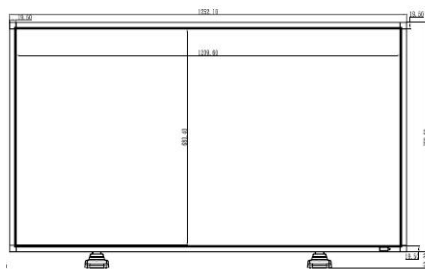

Dimensions

- Set dimensions (W x H x D): 1252.1 x 722.9 x 121.8 mm
- Set dimensions in inch (W x H x D): 49.3 x 28.5 x 4.8 inch
- Set dimensions with stand (H x D): 773.2 x 405.1 mm
- Set dimensions with stand in inch (H x D): 30.4 x 15.95 inch
- Bezel thickness: 19.5mm/0.8"
- Smart Insert mount: 300 x 320 x 64
- Smart insert in inch (WxHxD): 11.81 x 11.89 x 2.52
- VESA Mount: 400x400mm (Set), 100x100mm (Smart insert)
- Product weight: 38.7 kg
- Product weight (lb): 85.1

Packaging dimensions

- Packaging dimensions (W x H x D): 167 x 105 x 30 cm
- EAN: 87 12581 57932 6
- Gross weight: 42.3 kg
- Nett weight: 38.7 kg
- Number of products included: 1
- Packaging type: Carton
- Tare weight: 3.6 kg

Product dimensions

- Product dimensions (W x H x D): 125 x 72.29 x 12.3 cm
- Product dimensions with stand (H x D): 102.2 x 42.3 cm
- Weight: 26.4 kg
- Weight (with stand): 55.5 kg

Issue date 2018-08-06