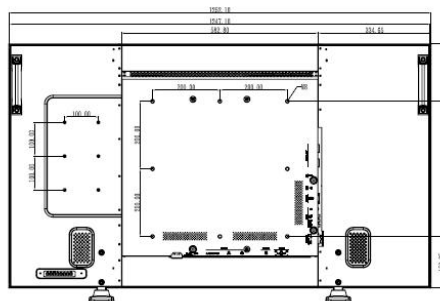

Dimensions

- Set dimensions (W x H x D): 1252.1 x 722.9 x 121.8 mm
- Set dimensions in inch (W x H x D): 49.3 x 28.5 x 4.8 inch
- Set dimensions with stand (H x D): 773.2 x 405.1 mm
- Set dimensions with stand in inch (H x D): 30.4 x 15.95 inch
- Bezel thickness: 19.5mm/0.8"
- Smart insert (WxHxD): 300 x 320 x 64
- Smart insert in inch (WxHxD): 11.81 x 11.89 x 2.52
- VESA Mount: 400x400mm (Set), 100x100mm (Smart insert)
- Product weight: 38.7 kg
- Product weight (lb): 85.1

Packaging dimensions

- Packaging dimensions (W x H x D): 167 x 105 x 30 cm
- EAN: 87 12581 57932 6
- Gross weight: 42.3 kg
- Nett weight: 38.7 kg
- Number of products included: 1
- Packaging type: Carton
- Tare weight: 3.6 kg

Product dimensions

- Product dimensions (W x H x D): 125 x 72.29 x 12.3 cm
- Product dimensions with stand (H x D): 102.2 x 42.3 cm
- Weight: 26.4 kg
- Weight (with stand): 55.5 kg

Issue date 2019-05-08