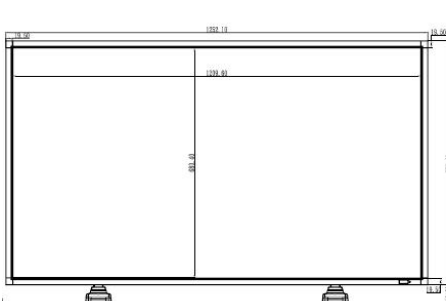

Dimensions

- Set dimensions (W x H x D): 1252.1 x 722.9 x 121.8 mm
- Set dimensions in inch (W x H x D): 49.3 x 28.5 x 4.8 inch
- Set dimensions with stand (H x D): 773.2 x 405.1 mm
- Set dimensions with stand in inch (H x D): 30.4 x 15.95 inch
- Bezel thickness: 19.5mm/0.8"
- Smart insert (WxHxD): 300 x 320 x 64
- Smart insert in inch (WxHxD): 11.81 x 11.89 x 2.52
- VESA Mount: 400x400mm (Set), 100x100mm (Smart insert)
- Product weight: 38.7 kg
- Product weight (lb): 85.1

Packaging dimensions

- Packaging dimensions (W x H x D): 167 x 105 x 30 cm
- EAN: 87 12581 57932 6
- Gross weight: 42.3 kg
- Nett weight: 38.7 kg
- Number of products included: 1
- Packaging type: Carton
- Tare weight: 3.6 kg

Product dimensions

- Product dimensions (W x H x D): 125 x 72.29 x 12.3 cm
- Product dimensions with stand (H x D): 102.2 x 42.3 cm
- Weight: 26.4 kg
- Weight (with stand): 55.5 kg

Issue date 2019-05-08