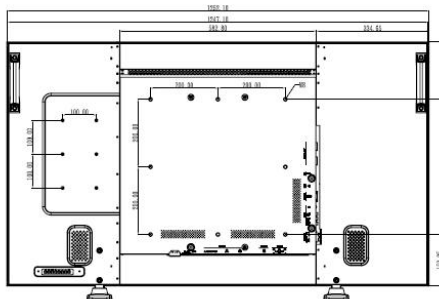

Dimensions

- Set dimensions (W x H x D): 1252.1 x 722.9 x 121.8 mm
- Set dimensions in inch (W x H x D): 49.3 x 28.5 x 4.8 inch
- Set dimensions with stand (H x D): 773.2 x 405.1 mm
- Set dimensions with stand in inch (H x D): 30.4 x 15.95 inch
- Bezel thickness: 19.5mm/0.8"
- Smart Insert mount: 300 x 320 x 64
- Smart insert in inch (WxHxD): 11.81 x 11.89 x 2.52
- VESA Mount: 400x400mm (Set), 100x100mm (Smart insert)
- Product weight: 38.7 kg
- Product weight (lb): 85.1 lb

Packaging dimensions

- Packaging dimensions (W x H x D): 167 x 105 x 30 cm
- EAN: 87 12581 57932 6
- Gross weight: 42.3 kg
- Nett weight: 38.7 kg
- Number of products included: 1
- Packaging type: Carton
- Tare weight: 3.6 kg

Product dimensions

- Product dimensions (W x H x D): 125 x 72.29 x 12.3 cm
- Product dimensions with stand (H x D): 102.2 x 42.3 cm
- Weight: 26.4 kg
- Weight (with stand): 55.5 kg

Issue date 2018-09-28