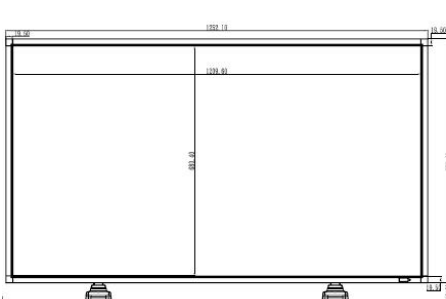

Dimensions

- Set dimensions (W x H x D): 1252.1 x 722.9 x 121.8 mm
- Set dimensions in inch (W x H x D): 49.3 x 28.5 x 4.8 inch
- Set dimensions with stand (H x D): 773.2 x 405.1 mm
- Set dimensions with stand in inch (H x D): 30.4 x 15.95 inch
- Bezel thickness: 19.5mm/0.8"
- Smart Insert mount: 300 x 320 x 64
- Smart insert in inch (WxHxD): 11.81 x 11.89 x 2.52
- VESA Mount: 400x400mm (Set), 100x100mm (Smart insert)
- Product weight: 38.7 kg
- Product weight (lb): 85.1 lb

Packaging dimensions

- Packaging dimensions (W x H x D): 167 x 105 x 30 cm
- EAN: 87 12581 57932 6
- Gross weight: 42.3 kg
- Nett weight: 38.7 kg
- Number of products included: 1
- Packaging type: Carton
- Tare weight: 3.6 kg

Product dimensions

- Product dimensions (W x H x D): 125 x 72.29 x 12.3 cm
- Product dimensions with stand (H x D): 102.2 x 42.3 cm
- Weight: 26.4 kg
- Weight (with stand): 55.5 kg

Issue date 2018-09-28