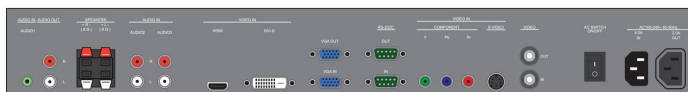

Convenience

- Placement: Portrait, Landscape
- Tiled Matrix: Up to 5 x 5
- Screen saving functions: Pixel Shift, Low Brightness
- Signal Loop Through: RS232, VGA
- Keyboard control: Hidden, Lockable
- Remote control signal: Lockable
- Ease of installation: AC Out, Carrying Handles, Smart Insert
- Energy saving functions: Ambient light sensor, Smart Power
- Safety control functions: Heat Control, Temperature Sensor
- Packaging: Reusable box
- Network controllable: RS232
- Picture in picture: PIP

Dimensions

- Bezel thickness: 24.6mm / 0.95"
- Set dimensions (W x H x D): 1259.8 x 732.1 x 59 mm
- Set dimensions in inch (W x H x D): 49.6 x 28.8 x 2.2 inch
- VESA Mount: 200 x 400 mm

Operating conditions

- Temperature range (operation): 0 - 40 °C
- Relative humidity: 5 - 90 %
- MTBF: 60,000 hour(s)

Power

- Consumption (On mode): 138 W
- Standby power consumption: <1W

Sound

- Built-in speakers: 2 x 12W RMS

Accessories

- Included accessories: Remote Control, Batteries for remote control, AC Power Cord, VGA cable, User manual on CD-ROM, Quick start guide

Miscellaneous

- Warranty: Global: 3 years
- On-Screen Display Languages: English, French, German, Italian, Polish, Turkish, Russian, Simplified Chinese
- Regulatory approvals: CE, FCC, Class B, CCC, RoHS, UL/cUL, C-Tick

Issue date 2019-05-15

Version: 1.1.1

12 NC: 8670 000 95161
EAN: 87 12581 65999 8

© 2019 Koninklijke Philips N.V.
All Rights reserved.

Specifications are subject to change without notice.
Trademarks are the property of Koninklijke Philips N.V.
or their respective owners.

www.philips.com