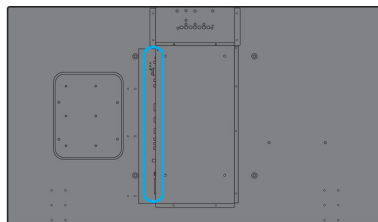

Convenience

- Placement: Portrait, Landscape
- Tiled Matrix: Up to 5 x 5
- Screen saving functions: Pixel Shift, Low Brightness
- Signal Loop Through: RS232, VGA
- Keyboard control: Hidden, Lockable
- Remote control signal: Lockable
- Ease of installation: AC Out, Carrying Handles, Smart Insert
- Energy saving functions: Ambient light sensor, Smart Power
- Safety control functions: Heat Control, Temperature Sensor
- Packaging: Reusable box
- Network controllable: RS232
- Picture in picture: PIP

Dimensions

- Bezel thickness: 24.6mm / 0.95"
- Set dimensions (W x H x D): 1259.8 x 732.1 x 59 mm
- Set dimensions in inch (W x H x D): 49.6 x 28.8 x 2.2 inch
- VESA Mount: 200 x 400 mm

Operating conditions

- Temperature range (operation): 0 - 40 °C
- Relative humidity: 5 - 90 %
- MTBF: 60,000 hour(s)

Power

- Consumption (On mode): 138 W
- Standby power consumption: <1W

Sound

- Built-in speakers: 2 x 12W RMS

Accessories

- Included accessories: Remote Control, Batteries for remote control, AC Power Cord, VGA cable, User manual on CD-ROM, Quick start guide

Miscellaneous

- Warranty: Global: 3 years
- On-Screen Display Languages: English, French, German, Italian, Polish, Turkish, Russian, Simplified Chinese
- Regulatory approvals: CE, FCC, Class B, CCC, RoHS, UL/cUL, C-Tick

Issue date 2019-05-15

Version: 1.1.1

12 NC: 8670 000 95161
EAN: 87 12581 65999 8

© 2019 Koninklijke Philips N.V.
All Rights reserved.

Specifications are subject to change without notice.
Trademarks are the property of Koninklijke Philips N.V.
or their respective owners.

www.philips.com