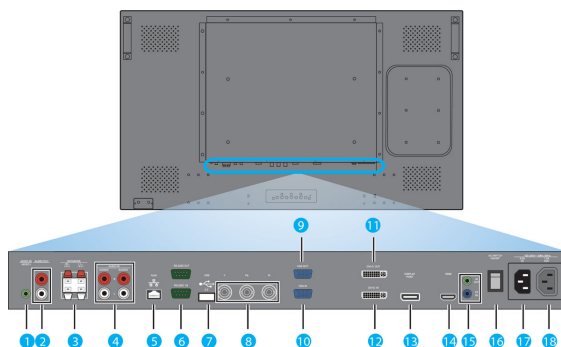

Convenience

- Placement: Portrait, Landscape
- Tiled Matrix: Up to 5 x 5
- Picture in picture: PBP, PIP, POP
- Signal Loop Through: DVI, VGA, RS232
- Keyboard control: Hidden, Lockable
- Remote control signal: Lockable
- Energy saving functions: Ambient light sensor, Smart Power
- Packaging: Reusable box
- Network controllable: RS232, RJ45

Dimensions

- Bezel thickness: 20mm
- Set dimensions (W x H x D): 1080 x 625.2 x 127 mm
- Set dimensions in inch (W x H x D): 41.6 x 23.0 x 5.1 inch
- Product weight: 29 kg

- Product weight (lb): 63.9
- VESA Mount: 200 x 400 mm

Miscellaneous

- On-Screen Display Languages: English, French, German, Italian, Polish, Turkish, Russian, Simplified Chinese
- Regulatory approvals: CE, FCC, Class B, UL/cUL, CCC, RoHS
- Warranty: Global 3 year warranty

Operating conditions

- Temperature range (operation): 0 - 40 °C
- Relative humidity: 5 - 90 %
- MTBF: 60,000 hour(s)

Power

- Consumption (On mode): Typ. 155W
- Standby power consumption: <1W

Supported Display Resolution

Computer formats

Resolution	Refresh rate
640 x 480	60, 67, 72, 75Hz
800 x 600	56, 60, 72, 75Hz
1024 x 768	60Hz
1280 x 768	60Hz
1280 x 800	60Hz
1280 x 1024	60Hz
1360 x 768	60Hz
1366 x 768	60Hz
1440 x 900	60Hz
1600 x 1200	60Hz
1920 x 1080	60Hz
1920 x 1200	60Hz

Video formats

Resolution	Refresh rate
480i	60Hz
480p	60Hz
576p	50Hz
576i	50Hz
720p	50, 60Hz
1080i	50, 60Hz
1080p	50, 60Hz

Sound

- Built-in speakers: 2 x 12W (RMS)

Issue date 2020-10-05

Version: 4.8.1

12 NC: 8670 000 91965
EAN: 87 12581 65062 9

© 2020 Koninklijke Philips N.V.
All Rights reserved.

Specifications are subject to change without notice.
Trademarks are the property of Koninklijke Philips N.V.
or their respective owners.

www.philips.com