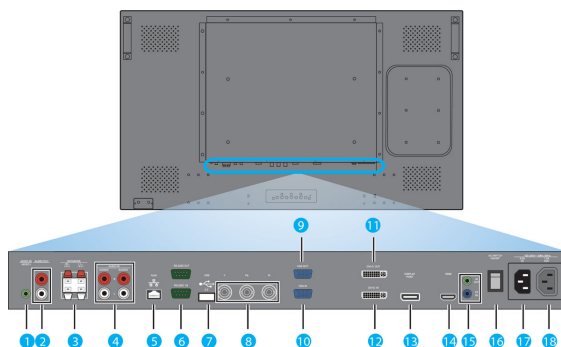

Convenience

- Placement: Portrait, Landscape
- Tiled Matrix: Up to 5 x 5
- Picture in picture: PBP, PIP, POP
- Signal Loop Through: DVI, VGA, RS232
- Keyboard control: Hidden, Lockable
- Remote control signal: Lockable
- Energy saving functions: Ambient light sensor, Smart Power
- Packaging: Reusable box
- Network controllable: RS232, RJ45

Dimensions

- Bezel thickness: 20mm
- Set dimensions (W x H x D): 1080 x 625.2 x 127 mm
- Set dimensions in inch (W x H x D): 41.6 x 23.0 x 5.1 inch
- Product weight: 29 kg

- Product weight (lb): 63.9
- VESA Mount: 200 x 400 mm

Miscellaneous

- On-Screen Display Languages: English, French, German, Italian, Polish, Turkish, Russian, Simplified Chinese
- Regulatory approvals: CE, FCC, Class B, UL/cUL, CCC, RoHS
- Warranty: Global 3 year warranty

Operating conditions

- Temperature range (operation): 0 - 40 °C
- Relative humidity: 5 - 90 %
- MTBF: 60,000 hour(s)

Power

- Consumption (On mode): Typ. 155W
- Standby power consumption: <1W

Supported Display Resolution

Computer formats

Resolution	Refresh rate
640 x 480	60, 67, 72, 75Hz
800 x 600	56, 60, 72, 75Hz
1024 x 768	60Hz
1280 x 768	60Hz
1280 x 800	60Hz
1280 x 1024	60Hz
1360 x 768	60Hz
1366 x 768	60Hz
1440 x 900	60Hz
1600 x 1200	60Hz
1920 x 1080	60Hz
1920 x 1200	60Hz

Video formats

Resolution	Refresh rate
480i	60Hz
480p	60Hz
576p	50Hz
576i	50Hz
720p	50, 60Hz
1080i	50, 60Hz
1080p	50, 60Hz

Sound

- Built-in speakers: 2 x 12W (RMS)

Issue date 2019-05-09

Version: 4.8.1

12 NC: 8670 000 91965
EAN: 87 12581 65062 9

© 2019 Koninklijke Philips N.V.
All Rights reserved.

Specifications are subject to change without notice.
Trademarks are the property of Koninklijke Philips N.V.
or their respective owners.

www.philips.com