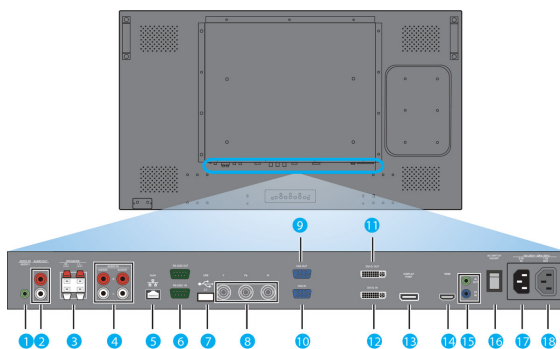

Convenience

- Placement: Portrait, Landscape
- Tiled Matrix: Up to 5 x 5
- Picture in picture:: PBP, PIP, POP
- Signal Loop Through:: DVI, VGA, RS232
- Keyboard control:: Hidden, Lockable
- Remote control signal:: Lockable
- Energy saving functions:: Ambient light sensor, Smart Power
- Packaging:: Reusable box
- Network controllable: RS232, RJ45

Dimensions

- Bezel thickness: 20mm
- Set dimensions (W x H x D): 1080 x 625.2 x 127 mm
- Set dimensions in inch (W x H x D): 41.6 x 23.0 x 5.1 inch
- Product weight: 29 kg

- Product weight (lb): 63.9
- VESA Mount: 200 x 400 mm

Miscellaneous

- On-Screen Display Languages: English, French, German, Italian, Polish, Turkish, Russian, Simplified Chinese
- Regulatory approvals: CE, FCC, Class B, UL/cUL, CCC, RoHS
- Warranty: Global 3 year warranty

Operating conditions

- Temperature range (operation): 0 - 40 °C
- Relative humidity: 5 - 90 %
- MTBF: 60,000 hour(s)

Power

- Consumption (On mode): Typ. 155W
- Standby power consumption: <1W

Supported Display Resolution

Computer formats

Resolution	Refresh rate
640 x 480	60, 67, 72, 75Hz
800 x 600	56, 60, 72, 75Hz
1024 x 768	60Hz
1280 x 768	60Hz
1280 x 800	60Hz
1280 x 1024	60Hz
1360 x 768	60Hz
1366 x 768	60Hz
1440 x 900	60Hz
1600 x 1200	60Hz
1920 x 1080	60Hz
1920 x 1200	60Hz

Video formats

Resolution	Refresh rate
480i	60Hz
480p	60Hz
576p	50Hz
576i	50Hz
720p	50, 60Hz
1080i	50, 60Hz
1080p	50, 60Hz

Sound

- Built-in speakers: 2 x 12W (RMS)

Issue date 2019-05-09

Version: 4.8.1

12 NC: 8670 000 91965
EAN: 87 12581 65062 9

© 2019 Koninklijke Philips N.V.
All Rights reserved.

Specifications are subject to change without notice.
Trademarks are the property of Koninklijke Philips N.V.
or their respective owners.

www.philips.com