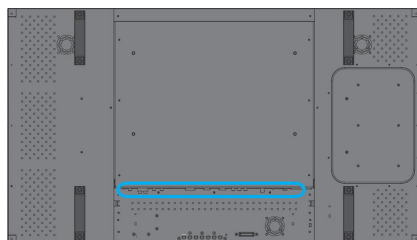

Dimensions

- Bezel thickness: B/R 2.4mm - 0.09 inch, T/L 4.3mm - 0.16 inch
- Smart Insert mount: 200 x 280 x 55 mm
- Smart insert in inch (WxHxD): 7.9 x 11.0 x 2.17 inch
- Set dimensions (W x H x D): 1026 x 578 x 133 mm
- Set dimensions in inch (W x H x D): 40.4 x 22.8 x 5.2 inch
- Product weight: 27.5 kg
- Product weight (lb): 60.6 lb
- VESA Mount: 400x200mm (Set), 100x100mm (Smart insert)

Operating conditions

- Temperature range (operation): 0 - 40 °C
- Relative humidity: 5 - 90 %
- MTBF: 50.000 hour(s)

Power

- Mains power: 90-264 VAC, 50/60 Hz
- Consumption (On mode): Typ. 212W
- Standby power consumption: < 1W

Sound

- Built-in speakers: 2 x 12 W (8 ohm)

Accessories

- Included accessories: Remote Control, Batteries for remote control, AC Power Cord, VGA cable, User manual on CD-ROM, Quick start guide
- Optional accessories: Fixed wall mount, Flexible wall mount, Ceiling mount

Miscellaneous

- Bezel: metallic anthracite
- Warranty: Europe/North America: 3 years
- On-Screen Display Languages: English, French, German, Italian, Polish, Turkish, Russian, Simplified Chinese
- Regulatory approvals: CE, FCC, Class B, CCC, RoHS, UL/cUL

Issue date 2019-05-08

Version: 7.2.3

12 NC: 8670 000 65013
EAN: 87 12581 55151 3

© 2019 Koninklijke Philips N.V.
All Rights reserved.

Specifications are subject to change without notice.
Trademarks are the property of Koninklijke Philips N.V.
or their respective owners.

www.philips.com