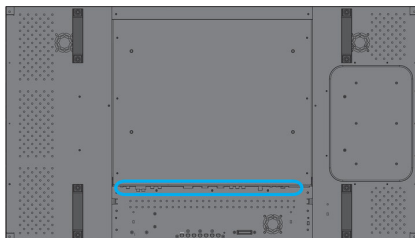

Dimensions

- Bezel thickness: B/R 2.4mm - 0.09 inch, T/L 4.3mm - 0.16 inch
- Smart Insert mount: 200 x 280 x 55 mm
- Smart insert in inch (WxHxD): 7.9 x 11.0 x 2.17 inch
- Set dimensions (W x H x D): 1026 x 578 x 133 mm
- Set dimensions in inch (W x H x D): 40.4 x 22.8 x 5.2 inch
- Product weight: 27.5 kg
- Product weight (lb): 60.6 lb
- Wall Mount: 400x200mm (Set), 100x100mm (Smart insert)

Operating conditions

- Temperature range (operation): 0 - 40 °C
- Relative humidity: 5 - 90 %
- MTBF: 50.000 hour(s)

Power

- Mains power: 90-264 VAC, 50/60 Hz
- Consumption (On mode): Typ. 212W
- Standby power consumption: < 1W

Sound

- Built-in speakers: 2 x 12 W (8 ohm)

Accessories

- Included accessories: Remote Control, Batteries for remote control, AC Power Cord, VGA cable, User manual on CD-ROM, Quick start guide
- Optional accessories: Fixed wall mount, Flexible wall mount, Ceiling mount

Miscellaneous

- Bezel: metallic anthracite
- Warranty: Europe/North America: 3 years
- On-Screen Display Languages: English, French, German, Italian, Polish, Turkish, Russian, Simplified Chinese
- Regulatory approvals: CE, FCC, Class B, CCC, RoHS, UL/cUL

Issue date 2022-07-14

Version: 7.2.3

12 NC: 8670 000 65013
EAN: 87 12581 55151 3

© 2022 Koninklijke Philips N.V.
All Rights reserved.

Specifications are subject to change without notice.
Trademarks are the property of Koninklijke Philips N.V.
or their respective owners.

www.philips.com