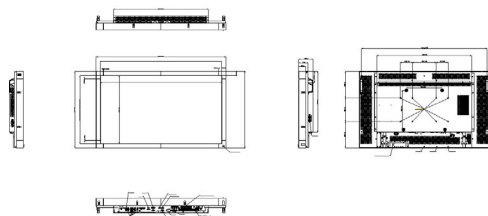

Dimensions

- Bezel thickness: 35.3mm/1.39"
- VESA Mount: 200x200mm, 400x200 mm
- Product weight: 26 kg
- Product weight (lb): 57.3 lb
- Set dimensions (W x H x D): 1091 x 646 x 120 mm
- Set dimensions in inch (W x H x D): 43.0 x 25.4 x 4.7 inch

Operating conditions

- Temperature range (operation): 0 - 40 °C
- Relative humidity: 5 - 90 %
- MTBF: 50.000 hour(s)

Power

- Mains power: 90-264 VAC, 50/60 Hz
- Consumption (On mode): Typ. 112W
- Standby power consumption: <0.5W

Sound

- Built-in speakers: 2 x 10W

Accessories

- Included accessories: Remote Control, Batteries for remote control, AC Power Cord, VGA cable, User manual on CD-ROM, Quick start guide
- Optional accessories: Fixed wall mount, Flexible wall mount, Ceiling mount
- Stand: BM04642

Miscellaneous

- Bezel: metallic anthracite
- Warranty: Europe/North America: 3 years
- On-Screen Display Languages: English, French,

German, Italian, Polish, Turkish, Russian, Simplified Chinese

- Regulatory approvals: CE, FCC, Class B, UL/cUL, CCC, C-Tick, RoHS

Issue date 2022-04-21

Version: 4.3.2

12 NC: 8670 000 81355
EAN: 87 12581 61901 5

© 2022 Koninklijke Philips N.V.
All Rights reserved.

Specifications are subject to change without notice.
Trademarks are the property of Koninklijke Philips N.V.
or their respective owners.

www.philips.com