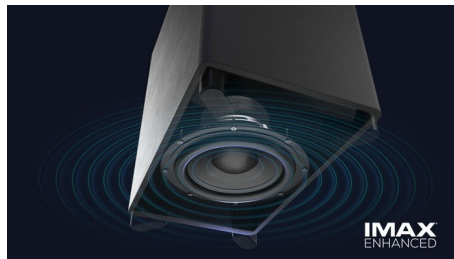

IMAX Enhanced

This powerful soundbar is certified IMAX Enhanced, which means it's capable of delivering an audio experience that truly takes you to another world. The 240 W subwoofer looks great freestanding, and the soundbar itself has a low profile for simple placement.

B97/37