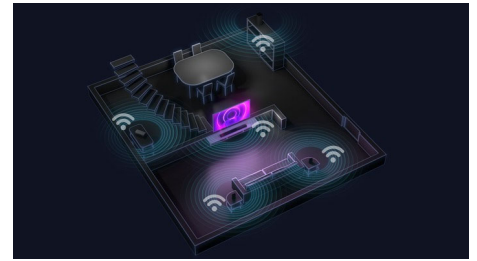

Surround sound on demand

Want to fully immerse on movie night? Simply remove the detachable speakers from the ends

of the soundbar and place them behind you to create a true surround-sound setup. The dedicated center channel ensures you'll hear every word—from blockbusters to podcasts.

Dolby Atmos and Dolby Surround

Get the full Dolby Atmos experience from this soundbar's up-firing speakers. Your favorite movies and shows will sound breathtakingly realistic as sound flows above and around you. If you're watching non-Atmos content, the soundbar switches to Dolby Surround.

B97/37

Play-Fi. Multi-room and more

DTS Play-Fi compatibility makes this premium Fidelio soundbar a powerful component in a multi-room audio setup. You can easily sync and group Play-Fi-compatible speakers, and stream playlists to every room in high-quality audio without dropping a beat.