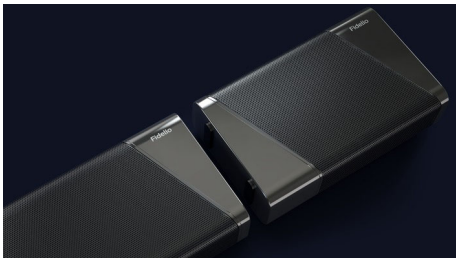

Surround sound on demand

Want to fully immerse on movie night? Simply remove the detachable speakers from the ends

of the soundbar and place them behind you to create a true surround-sound setup. The dedicated center channel ensures you'll hear every word—from blockbusters to podcasts.