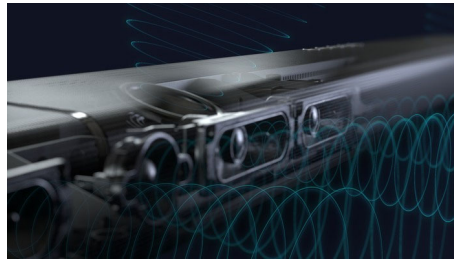

Dolby Atmos and Dolby Surround

Get the full Dolby Atmos experience from this soundbar's up-firing speakers. Your favorite movies and shows will sound breathtakingly realistic as sound flows above and around you. If you're watching non-Atmos content, the soundbar switches to Dolby Surround.