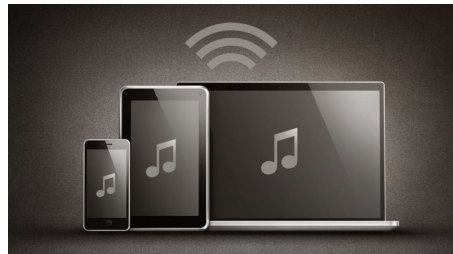

Bluetooth® (aptX® and AAC)

Bluetooth® (aptX® and AAC) for wireless music streaming