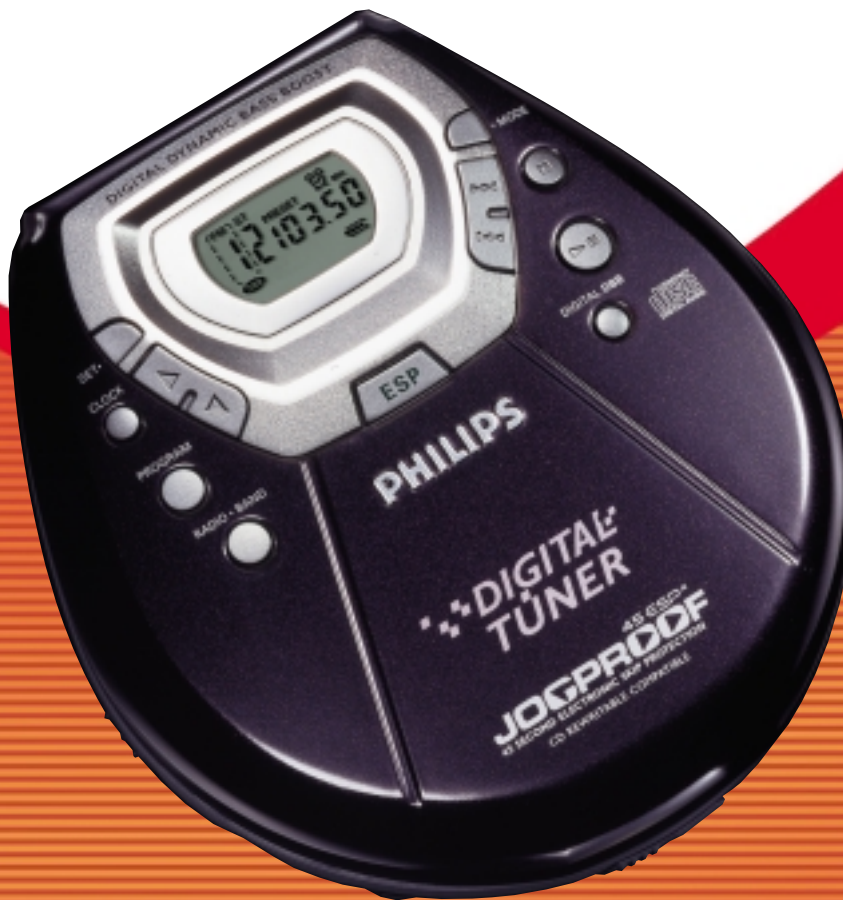

FM/MW Digital tuner CD player

# Digital tuner

with 30 station presets

- Clock and alarm function
- Jogproof
- 22-Hour playback (ESP on, 2 x AA Alkaline batteries)
- Built-in recharge capability
- Digital dynamic bass boost (2-step)
- CD-Rewritable compatible
- All CD program modes
- Stereo In-ear headphone, belt-clip, AC/DC adapter and ECO-PLUS Ni-MH rechargeable batteries included

# FM/MW Digital tuner CD player