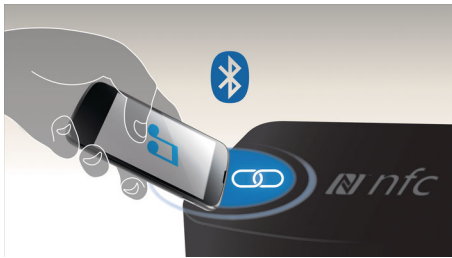

Easy to use

- One-Touch with NFC-enabled smartphones for Bluetooth pairing
- Handy remote control for extra convenience
- CD Shuffle/Repeat for personalized music enjoyment
- 20-track CD programmable
- Stereo headphone jack for better personal music enjoyment

Powerful sound you can hear and feel

- Bass Reflex Speaker System delivers a powerful, deeper bass
- Dynamic Bass Boost for deep and dramatic sound

PHILIPS

Highlights

Stream music via Bluetooth™

Bluetooth is a short range wireless communication technology that is both robust and energy-efficient. The technology allows easy wireless connection to iPod/iPhone/iPad or other Bluetooth devices, such as smartphones, tablets or even laptops. So you can enjoy your favorite music, sound from video or game wireless on this speaker easily.

NFC technology

Pair Bluetooth devices easily with one-touch NFC (Near Field Communications)

technology. Just tap the NFC enabled smartphone or tablet on the NFC area of a speaker to turn the speaker on, start Bluetooth pairing, and begin streaming music.

USB Direct for MP3 music

USB Direct for MP3 music playback

Bass Reflex Speaker System

Bass Reflex Speaker System delivers a deep bass experience from a compact loudspeaker box system. It differs from a conventional loudspeaker box system in the addition of a bass pipe that is acoustically aligned to the woofer to optimize the low frequency roll-off of the system. The result is deeper controlled bass and lower distortion. The system works by resonating the air mass in the bass pipe to vibrate like a conventional woofer. Combined with the response of the woofer, the system