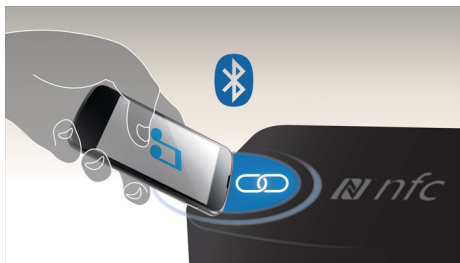

Easy to use

- One-Touch with NFC-enabled smartphones for Bluetooth pairing
- Handy remote control for extra convenience
- CD Shuffle/Repeat for personalized music enjoyment
- 20-track CD programmable
- Stereo headphone jack for better personal music enjoyment

Powerful sound you can hear and feel

- Bass Reflex Speaker System delivers a powerful, deeper bass
- Dynamic Bass Boost for deep and dramatic sound

PHILIPS

Highlights

Stream music via Bluetooth™

Bluetooth is a short range wireless communication technology that is both robust and energy-efficient. The technology allows easy wireless connection to iPod/iPhone/iPad or other Bluetooth devices, such as smartphones, tablets or even laptops. So you can enjoy your favorite music, sound from video or game wireless on this speaker easily.

NFC technology

Pair Bluetooth devices easily with one-touch NFC (Near Field Communications) technology.

Just tap the NFC enabled smartphone or tablet on the NFC area of a speaker to turn the speaker on, start Bluetooth pairing, and begin streaming music.

USB Direct for MP3 music

USB Direct for MP3 music playback

Bass Reflex Speaker System

Bass Reflex Speaker System delivers a deep bass experience from a compact loudspeaker box system. It differs from a conventional loudspeaker box system in the addition of a bass pipe that is acoustically aligned to the woofer to optimize the low frequency roll-off of the system. The result is deeper controlled bass and lower distortion. The system works by resonating the air mass in the bass pipe to vibrate like a conventional woofer. Combined with the response of the woofer, the system