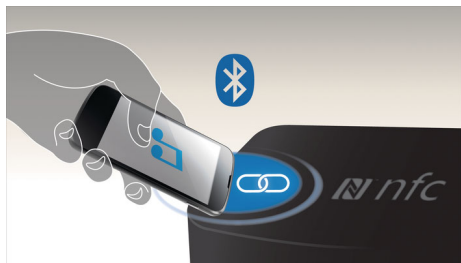

Easy to use

- One-Touch with NFC-enabled smartphones for Bluetooth pairing
- Handy remote control for extra convenience
- CD Shuffle/Repeat for personalized music enjoyment
- 20-track CD programmable
- Stereo headphone jack for better personal music enjoyment

Powerful sound you can hear and feel

- Bass Reflex Speaker System delivers a powerful, deeper bass
- Dynamic Bass Boost for deep and dramatic sound

PHILIPS

Highlights

Stream music via Bluetooth™

Bluetooth is a short range wireless communication technology that is both robust and energy-efficient. The technology allows easy wireless connection to iPod/iPhone/iPad or other Bluetooth devices, such as smartphones, tablets or even laptops. So you can enjoy your favorite music, sound from video or game wireless on this speaker easily.

NFC technology

Pair Bluetooth devices easily with one-touch NFC (Near Field Communications) technology.

Just tap the NFC enabled smartphone or tablet on the NFC area of a speaker to turn the speaker on, start Bluetooth pairing, and begin streaming music.

USB Direct for MP3 music

USB Direct for MP3 music playback

Bass Reflex Speaker System

Bass Reflex Speaker System delivers a deep bass experience from a compact loudspeaker box system. It differs from a conventional loudspeaker box system in the addition of a bass pipe that is acoustically aligned to the woofer to optimize the low frequency roll-off of the system. The result is deeper controlled bass and lower distortion. The system works by resonating the air mass in the bass pipe to vibrate like a conventional woofer. Combined with the response of the woofer, the system