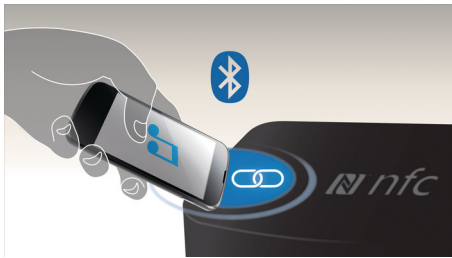

## Stream music via Bluetooth™

Bluetooth is a short range wireless communication technology that is both robust and energy-efficient. The technology allows easy wireless connection to iPod/iPhone/iPad or other Bluetooth devices, such as smartphones, tablets or even laptops. So you can enjoy your favorite music, sound from video or game wireless on this speaker easily.

## NFC technology

Pair Bluetooth devices easily with one-touch NFC (Near Field Communications)

technology. Just tap the NFC enabled smartphone or tablet on the NFC area of a speaker to turn the speaker on, start Bluetooth pairing, and begin streaming music.