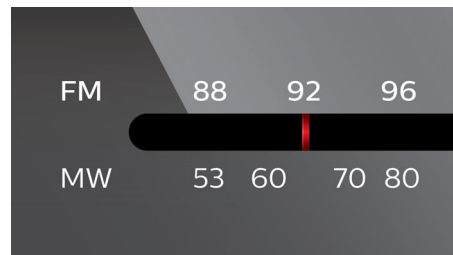

FM/MW tuner

FM/MW (AM) stereo tuner

Line-in connection

MP3 line-in connectivity allows direct playback of MP3 content via your audio system. By simply connecting your portable MP3 player to the audio system via its built-in line-in jack, you can enjoy superb sound quality while playing your favorite music from your portable MP3 player.

Specifications

Audio playback

- Playback media: CD, CD-R, CD-RW, MP3-CD, WMA-CD
- Disc playback modes: fast forward/backward, next/previous album search, next/previous track search, repeat/shuffle/program

Tuner/Reception/Transmission

- Tuner bands: FM, MW
- Antenna: FM antenna

Sound

- Sound enhancement: Dynamic Bass Boost
- Sound system: stereo
- Volume control: rotary (analogue)
- Output power: 2 x 1 W RMS

Loudspeakers

- No. of built-in speakers: 2
- Speaker grille finishing: metal

Connectivity

- MP3 Link: 3.5mm stereo line in
- USB: USB host

Power

- Battery type: C size (LR14)
- Battery voltage: 1.5 V
- Number of batteries: 6
- Power type: AC Input

Accessories

- Cables/Connection: power cord
- Others: User Manual
- Warranty: Warranty Certificate

Dimensions

- Gross weight: 1.84 kg
- Packaging width: 284 mm
- Packaging height: 264 mm
- Packaging depth: 155 mm
- Weight: 1.5 kg
- Main unit depth: 245 mm
- Main unit height: 123 mm
- Main unit width: 262 mm

Convenience

- Display Digits: 3
- Loader type: top
- Display type: LCD display

Issue date 2016-10-05

Version: 1.0.10

12 NC: 8670 000 37476
EAN: 87 12581 41004 9

© 2016 Koninklijke Philips N.V.
All Rights reserved.

Specifications are subject to change without notice.
Trademarks are the property of Koninklijke Philips N.V.
or their respective owners.

www.philips.com